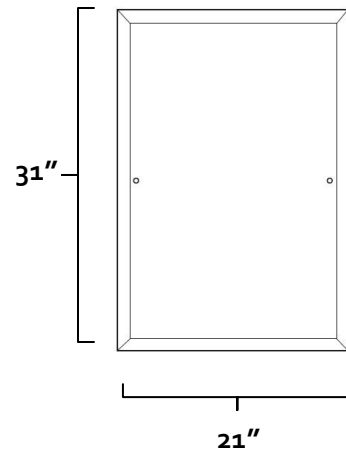

SPECIFICATIONS

**ADJUSTABLE MIRRORS
RECTANGLE BEVEL**

FEATURES

Transitional styling
Multiple finishes
Concealed installation

WARRANTY

Limited lifetime

MATERIAL

Glass

Item#

2131-RTG

Mirror Thickness

1/8"

NOTE: Dimensions and specifications are subject to change without notice.