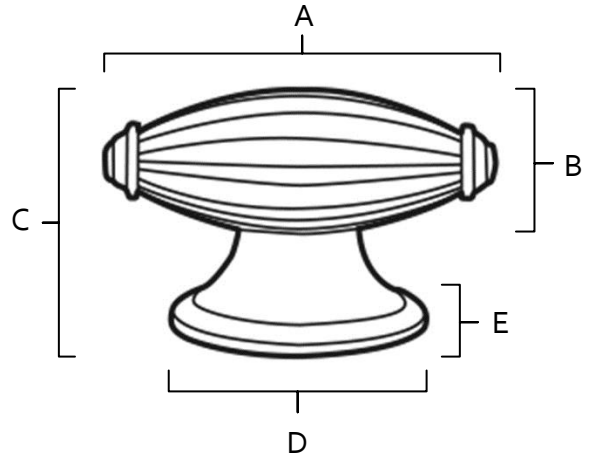

SPECIFICATIONS

TUSCANY
KNOBS

FEATURES

Traditional styling
Multiple finishes
Concealed installation

WARRANTY

Limited lifetime

FINISHES

Polished Chrome (PC)
Antique English Matte (AEM)
Barcelona (BARC)
Polished Antique (PA)
Polished Nickel (PN)
Satin Nickel (SN)

MATERIAL

Brass

Item#	A	B	C	D	E
A231	1 7/8"	3/4"	1 1/4"	1 1/4"	5/8"
A232	2 3/16"	7/8"	1 1/2"	1 1/2"	3/4"

KEY:

A - Length
B - Width
C - Projection
D - Mount Length
E - Mount Width

NOTE: Dimensions and specifications are subject to change without notice.