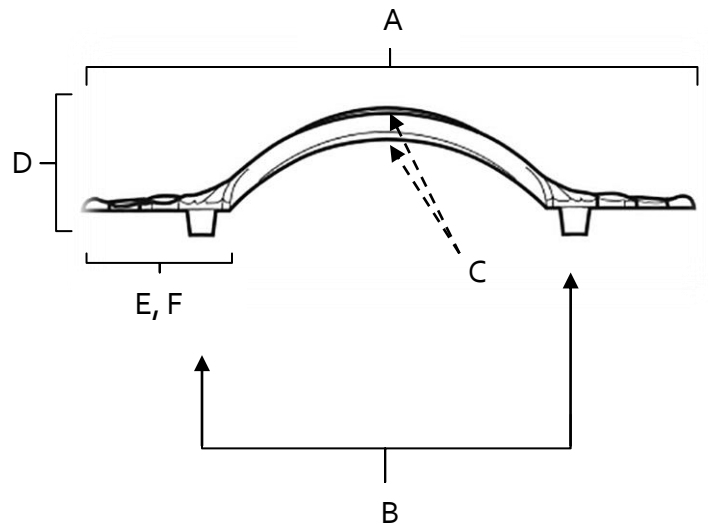

**SPECIFICATIONS**

**HICKORY**  
PULL

**FEATURES**

- Traditional styling
- Multiple finishes
- Concealed installation

**WARRANTY**

Limited lifetime

**FINISHES**

- Antique English Matte (AEM)
- Antique Nickel (AN)
- Barcelona (BARC)
- Polished Antique (PA)
- Chocolate Bronze (CHBRZ)
- Pewter (PEW)
- Satin Nickel (SN)

**MATERIAL**

Brass

Item#	A	B	C	D	E (L)	F (W)
A235-4	6 5/8"	4"	5/8"	1 3/8"	1 5/8"	15/16"

**KEY:**

- A - Overall Length
- B - Center to Center
- C - Handle Width
- D - Projection
- E - Mount Length
- F - Mount Width

NOTE: Dimensions and specifications are subject to change without notice.