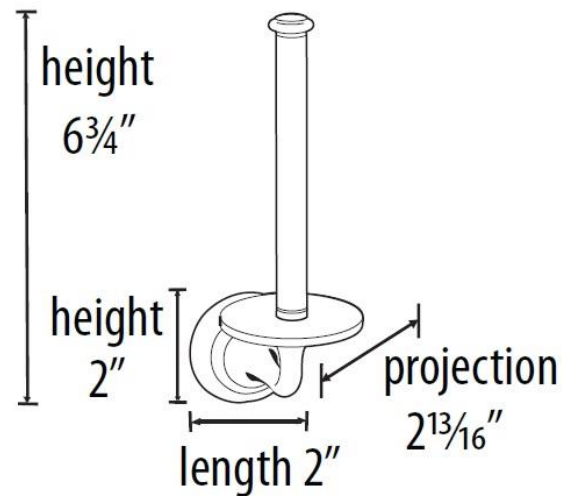

SPECIFICATIONS

CHARLIE'S COLLECTION
RESERVE TISSUE HOLDER

FEATURES

Transitional styling
Multiple finishes
Concealed installation

WARRANTY

Limited lifetime

FINISHES

Polished Brass (PB)
Polished Brass/Non-lacquered (PB/NL)
Polished Chrome (PC)
Barcelona (BARC)
Bronze (BRZ)
Chocolate Bronze (CHBRZ)
Polished Nickel (PN)
Satin Nickel (SN)

MATERIAL

Brass

Item#

A6767

NOTE: Dimensions and specifications are subject to change without notice.