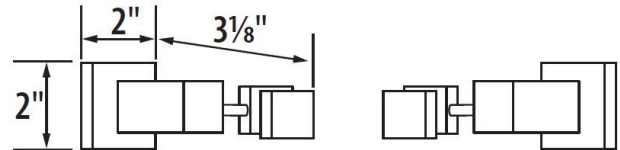

**SPECIFICATIONS**

**ADJUSTABLE MIRROR BRACKETS  
CONTEMPORARY II**

**FEATURES**

Modern styling  
Multiple finishes  
Concealed installation

**WARRANTY**

Limited lifetime

**FINISHES**

Polished Brass/Non-lacquered (PB/NL)  
Polished Chrome (PC)  
Bronze (BRZ)  
Polished Nickel (PN)  
Satin Nickel (SN)