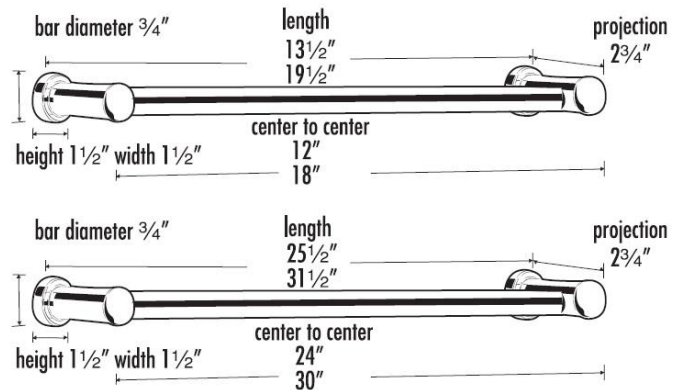

**PRODUCT SHEET**

**SPECIFICATIONS**

**INFINITY  
TOWEL BAR**

**FEATURES**

- Modern styling
- Multiple finishes
- Concealed installation

**WARRANTY**

Limited lifetime

**FINISHES**

- Polished Brass/Non-lacquered (PB/NL)
- Polished Chrome (PC)
- Polished Nickel (PN)
- Satin Nickel (SN)

**MATERIAL**

Brass

**Item#**

- A8720-12**
- A8720-18**
- A8720-24**
- A8720-30**

NOTE: Dimensions and specifications are subject to change without notice.