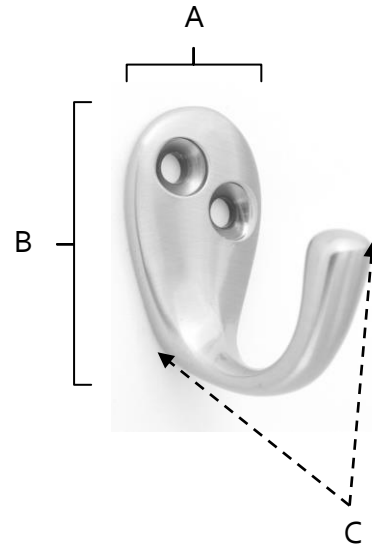

SPECIFICATIONS

HOOKS

FEATURES

- Transitional styling
- Multiple finishes
- Concealed installation

WARRANTY

Limited lifetime

FINISHES

- Polished Brass (PB)
- Polished Chrome (PC)
- Barcelona (BARC)
- Bronze (BRZ)
- Chocolate Bronze (CHBRZ)
- Matte Black (MB)
- Polished Nickel (PN)
- Satin Nickel (SN)

MATERIAL

Brass

| Item# | A | B | C |
|-------|------|--------|--------|
| Ago2 | 7/8" | 1 3/8" | 1 1/2" |

KEY:

- A - Length
- B - Width
- C - Projection

NOTE: Dimensions and specifications are subject to change without notice.