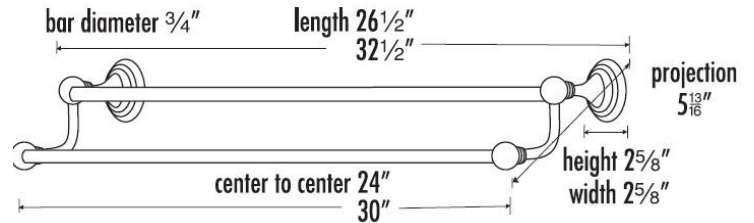

**SPECIFICATIONS**

**EMBASSY**  
**DOUBLE TOWEL BAR**

**FEATURES**

- Traditional styling
- Multiple finishes
- Concealed installation

**WARRANTY**

- Limited lifetime

**FINISHES**

- Polished Brass (PB)
- Polished Brass/Non-lacquered (PB/NL)
- Polished Chrome (PC)
- Antique English (AE)
- Antique English Matte (AEM)
- Barcelona (BARC)
- Bronze (BRZ)
- Chocolate Bronze (CHBRZ)
- Polished Nickel (PN)
- Satin Nickel (SN)
- Polished Chrome/Gold (PC/GLD)
- Satin Nickel/Gold (SN/GLD)

**MATERIAL**

- Brass

**Item#**

**A9025-24**

**A9025-30**

NOTE: Dimensions and specifications are subject to change without notice.