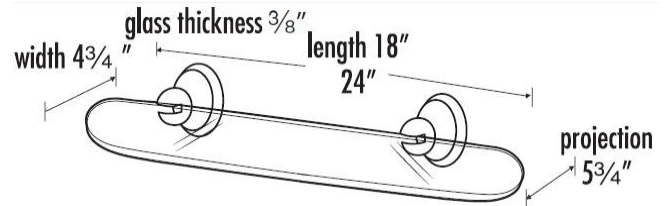

SPECIFICATIONS

YALE
GLASS SHELVES

FEATURES

Traditional styling
Multiple finishes
Concealed installation

WARRANTY

Limited lifetime

FINISHES

Polished Brass (PB)
Polished Brass/Non-lacquered (PB/NL)
Polished Chrome (PC)
Barcelona (BARC)
Bronze (BRZ)
Chocolate Bronze (CHBRZ)
Satin Nickel (SN)

MATERIAL

Brass

Item#

A9250-18

A9250-24

*Maximum weight capacity: 10 lbs.

NOTE: Dimensions and specifications are subject to change without notice.