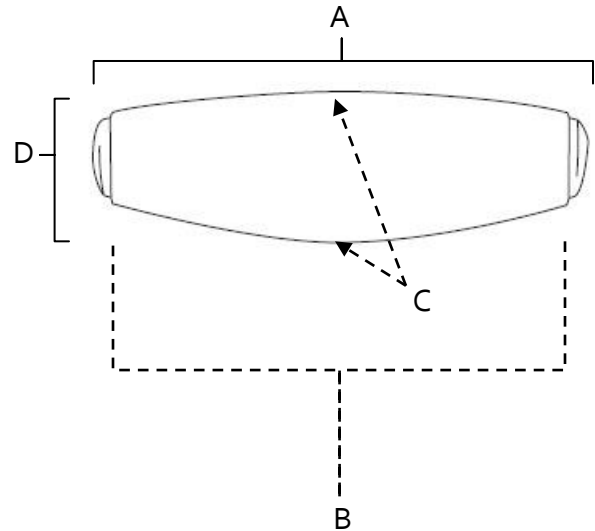

PRODUCT SHEET

SPECIFICATIONS

**ROYALE
CUP PULLS**

FEATURES

- Transitional styling
- Multiple finishes
- Concealed installation

WARRANTY

Limited lifetime

FINISHES

MATERIAL

Brass

| Item# | A | B | C | D |
|-------|--------|----|--------|----|
| A983 | 3 3/4" | 3" | 1 1/8" | 1" |
| A984 | 4 3/4" | 4" | 1 1/8" | 1" |

KEY:

- A - Overall Length
- B - Center to Center
- C - Width
- D - Projection