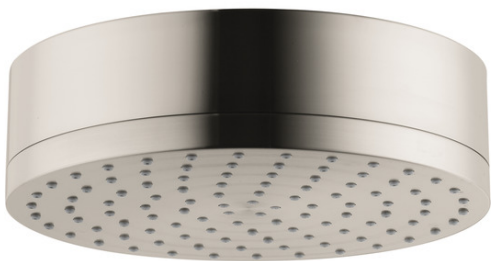

AXOR Citterio
Showerhead 180 1-Jet, 2.5 GPM
Finishes : **brushed nickel** Part no. : **28489821**

Description

Features

- Spray modes: Full
- 107 no-clog spray channels
- Flow: 2.5 GPM (9.5 L/Min)
- Fully-finished matching spray face

Technology

Product image

Scale drawing