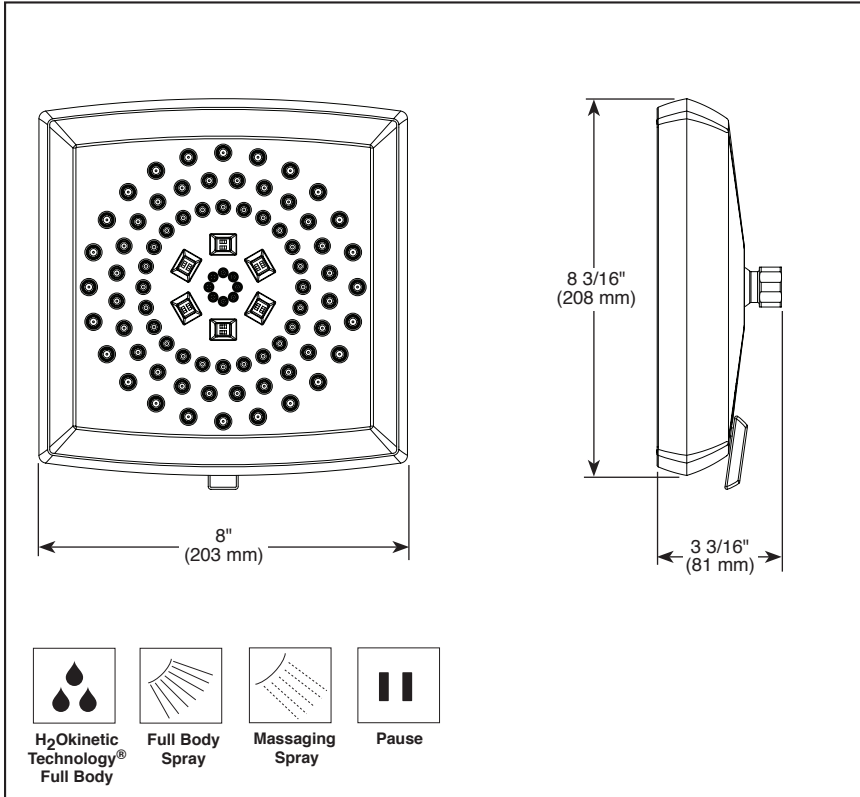

▲ Designate finish suffix

BRIZO®

MULTI-FUNCTION SHOWERHEAD

- Vettis™ Bath Collection
- 4-Function Showerhead Featuring H₂Okinetic Technology®

FEATURES:

- Touch-Clean® Nozzles
- H₂Okinetic® Technology

STANDARD SPECIFICATIONS:

- Showerhead has 1/2"-14 NPSM female connection
- Maximum 1.75 gpm @ 80 psi, 6.6 L/min @ 550 kPa
- Wrench flats for tightening
- Showerhead ball nut pivots, rotates and provides extra thread coverage
- Lever for easy spray selection control
- Finished spray face matches shell finish

WARRANTY

- Lifetime limited warranty on parts (other than electronic parts and batteries) and finishes: or, for commercial users, for 5 years from date of purchase.
- 5 year limited warranty on electronic parts (other than batteries); or, for commercial users, for 1 year from the date of purchase. No warranty is provided on batteries.

COMPLIES WITH:

- ASME A112.18.1 / CSA B125.1
- EPA WaterSense®