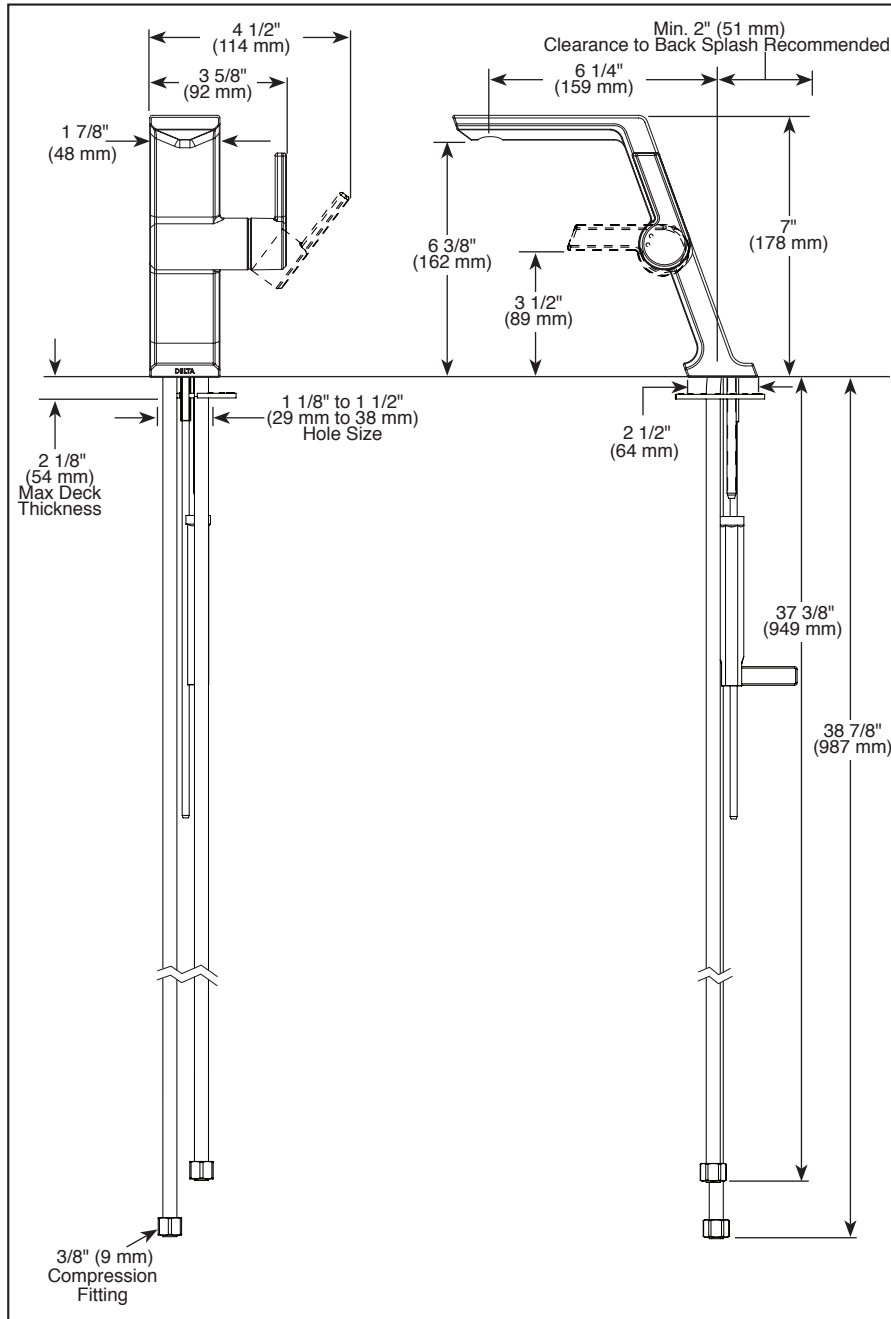

Submitted Model No.: _____

Specific Features: _____

▲ Designate Proper Finish Suffix

see what Delta can do™

BATHROOM FAUCET

- Pivotal® Bath Collection
- Single Handle Deck Mount Mid-Height Riser

FEATURES:

- Lumicoat™ Finish (-PR models only)
- Lumicoat™ Finishes easily wipe clean without cleaners and chemicals on the products most commonly touched areas

STANDARD SPECIFICATIONS:

- Max. flow rate 1.2 gpm @ 60 psi, 4.5 L/min @ 414 kPa
- One hole mount
- Solid brass fabricated body
- Diamond coated ceramic cartridge
- 3/8" O.D. straight, staggered PEX supply tubes
- Red/blue indicator markings
- Drain sold separately