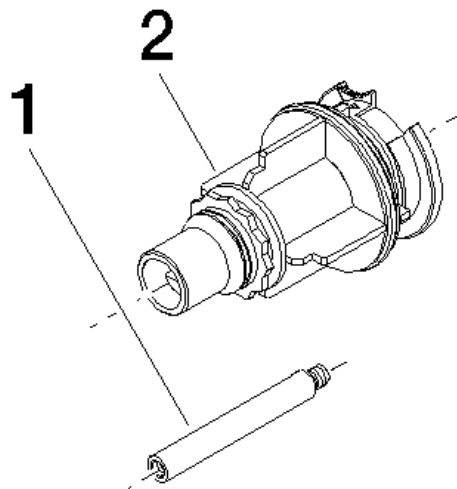

Product specifications

For xTool thermostat modules 35 416 / 436 / 516 / 526 / 528 / 529 / 546 / 548 / 549 970 90

Surfaces

- 1217897090

Exploded assembly drawing

Bath & Spa

Concealed rough parts Extension 1-3/4"

Article number: 1217897090

Order quantity

| No. | Article number | Name | Installation quantity |
|------------|-----------------------|-------------|------------------------------|
| 1 | 0431090950090 | bar | 1 |
| 2 | 09304001190 | regulator | 1 |