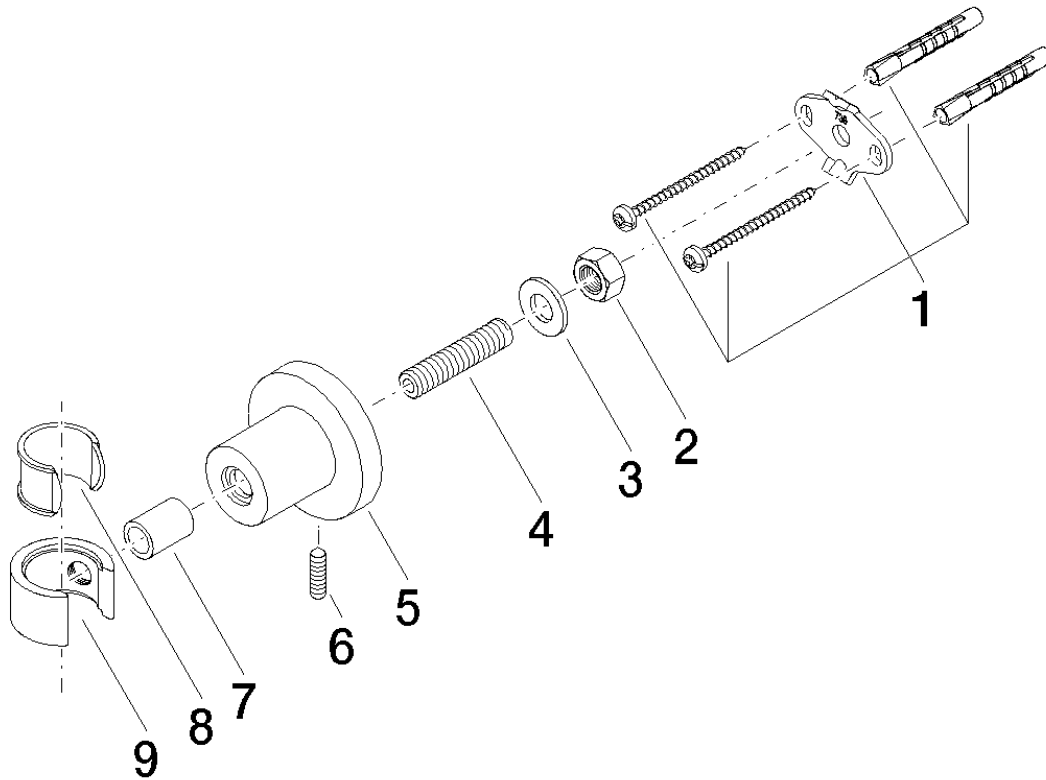

Product specifications

- rosette Ø 55 mm

Surfaces

- | | |
|-----------------|-------------|
| • chrome | 28050892-00 |
| • platinum matt | 28050892-06 |
| • platinum | 28050892-08 |
| • matt black | 28050892-33 |
| • Cyprum | 28050892-49 |

Exploded assembly drawing

Order quantity

No.	Article number	Name	Installation quantity
1	0517207390090	fixing set	1
2	09231002690	nut	1
3	09301104690	disc	1
4	08185058690	screw	1
5	081789505ff	holder	1
6	0431111130090	pin	1
7	081720624ff	holder	1
8	09184003590	sleeve	1
9	091720014ff	holder	1