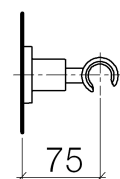

Product specifications

- rosette Ø 55 mm

Surfaces

- | | |
|-----------------|-------------|
| • chrome | 28050892-00 |
| • platinum matt | 28050892-06 |
| • platinum | 28050892-08 |
| • matt black | 28050892-33 |
| • Cyprum | 28050892-49 |

Exploded assembly drawing

Order quantity

No.	Article number	Name	Installation quantity
1	0517207390090	fixing set	1
2	09231002690	nut	1
3	09301104690	disc	1
4	08185058690	screw	1
5	081789505ff	holder	1
6	0431111130090	pin	1
7	081720624ff	holder	1
8	09184003590	sleeve	1
9	091720014ff	holder	1