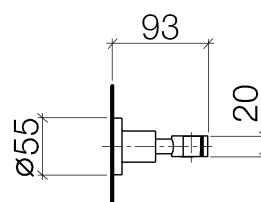

Product specifications

- rosette Ø 55 mm

Surfaces

- | | |
|-----------------|-------------|
| • chrome | 28050892-00 |
| • platinum matt | 28050892-06 |
| • platinum | 28050892-08 |
| • matt black | 28050892-33 |
| • Cyprum | 28050892-49 |

Exploded assembly drawing

Order quantity

No.	Article number	Name	Installation quantity
1	0517207390090	fixing set	1
2	09231002690	nut	1
3	09301104690	disc	1
4	08185058690	screw	1
5	081789505ff	holder	1
6	0431111130090	pin	1
7	081720624ff	holder	1
8	09184003590	sleeve	1
9	091720014ff	holder	1