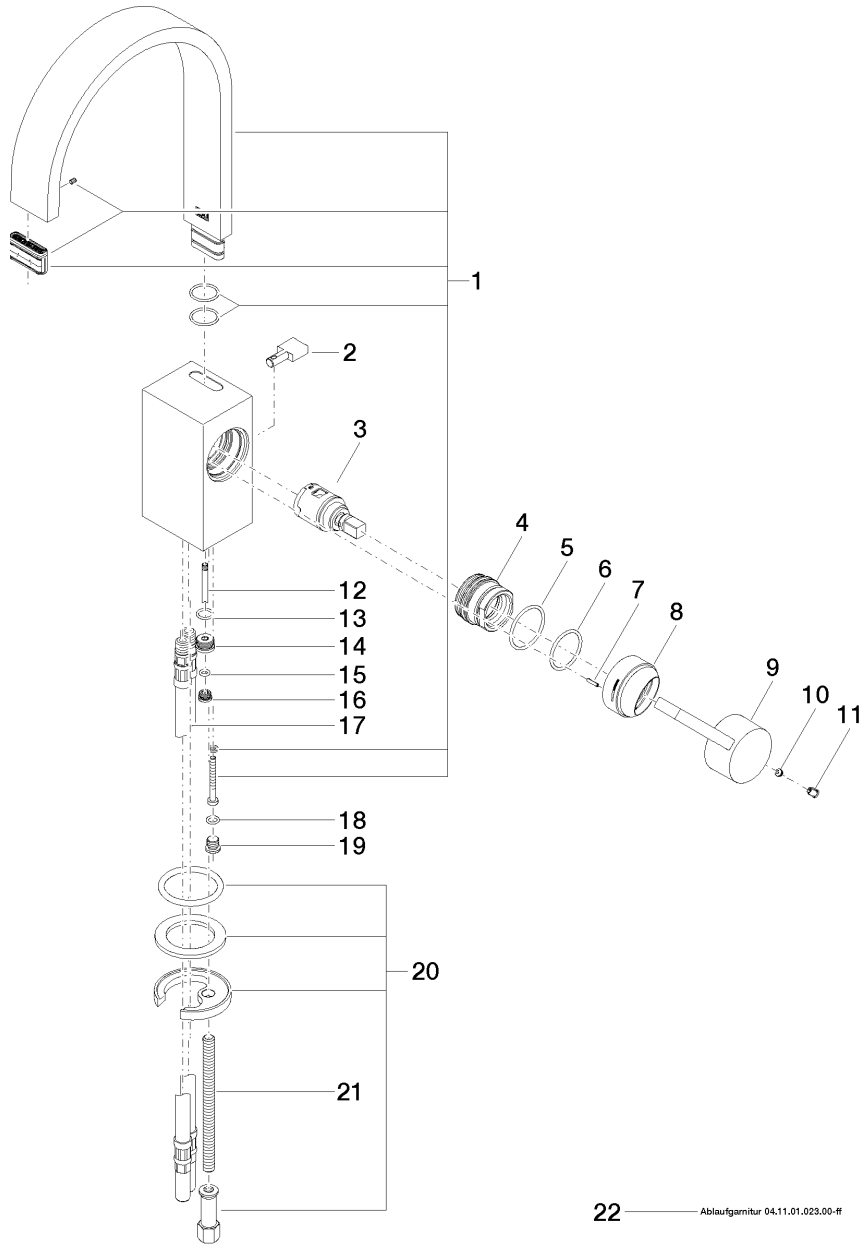

Exploded assembly drawing

Order quantity

No.	Article number	Name	Installation quantity
1	90282215302ff	spout	1
2	092078032ff	handle	1
3	9015050420090	cartridge	1
4	09240428890	nut	1
5	09141013790	seal	1
6	09141006390	seal	1
7	09311115290	pin	1
8	092830028ff	cover	1
9	092078057ff	handle	1
10	09311106390	pin	1
11	09312001790	plug	1
12	093109080ff	pull-rod	1
13	09141004290	seal	1
14	092404289ff	nipple	1
15	09141016690	seal	1
16	09240429090	nipple	1
17	0430040450090	hose	2
18	09141013290	seal	1
19	09312002710ff	plug	1
20	0430110387590	fixing set	1
21	09311101290	pin	1
22	04110102300ff	pop-up waste	1