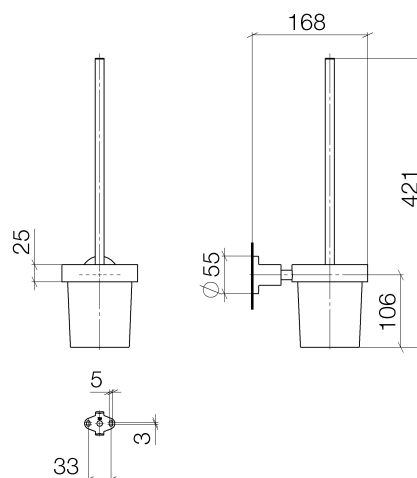

Product specifications

- crystal glass brush holder, matt
- brush, matt black
- width 110mm
- height 415 mm
- 180 mm projection

Surfaces

- | | |
|-----------------|-------------|
| • chrome | 83900892-00 |
| • platinum matt | 83900892-06 |
| • platinum | 83900892-08 |
| • matt black | 83900892-33 |

Exploded assembly drawing

Order quantity

No.	Article number	Name	Installation quantity
1	90209750700ff	handle	1
2	08185060190	brush	1
3	08900400882	glass	1
4	081720634ff	holder	1
5	081720624ff	holder	1
6	0431111130090	pin	1
7	081789505ff	holder	1
8	09301104690	disc	1
9	08185058690	screw	1
10	09231002690	nut	1
11	0517207390090	fixing set	1