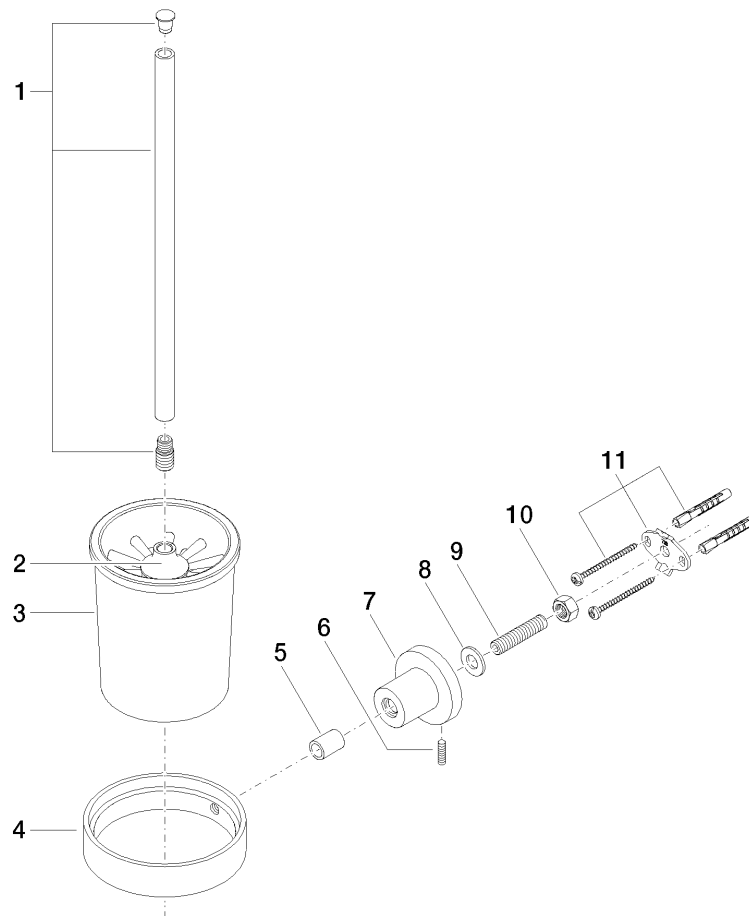

Product specifications

- crystal glass brush holder, matt
- brush, matt black
- width 110mm
- height 415 mm
- 180 mm projection

Surfaces

- | | |
|-----------------|-------------|
| • chrome | 83900892-00 |
| • platinum matt | 83900892-06 |
| • platinum | 83900892-08 |
| • matt black | 83900892-33 |

Exploded assembly drawing

Order quantity

No.	Article number	Name	Installation quantity
1	90209750700ff	handle	1
2	08185060190	brush	1
3	08900400882	glass	1
4	081720634ff	holder	1
5	081720624ff	holder	1
6	0431111130090	pin	1
7	081789505ff	holder	1
8	09301104690	disc	1
9	08185058690	screw	1
10	09231002690	nut	1
11	0517207390090	fixing set	1