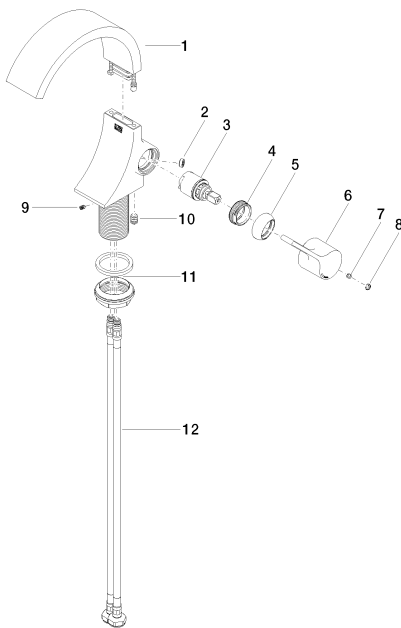

## Sink - CYO

Single-lever lavatory mixer without drain - Brushed brass (23kt gold)

Article number: 33 521 811-28 0010

- 5-5/8" Projection
- Rigid spout
- Rectangular aerated stream
- Total height 7-1/8"
- Height to aerator/spout outlet 5"
- 1-3/8" hole diameter
- Water flow rate limited to max. 1.2 gpm
- 2 x pressure hose with 3/8" compression fitting
- lead-free
- Suitable only for basins with overflow.
- Distance from center of tap hole to wall min. 55 mm (2-11/64") or to front edge of basin min. 40 mm (1-37/64").
- (ADA)

### Dimensional drawing

All dimensions in mm / inch = mm x 0,0394

## Sink - CYO

Single-lever lavatory mixer without drain - Brushed brass (23kt gold)

Article number: 33 521 811-28 0010

### Spare parts list

Number	Item Number	Designation	Number of units
1	90 11 70 012 01-28	spout	1
2	09 23 01 172 90	flow reducer	1
3	90 15 05 044 00 90	cartridge	1
4	09 24 04 266 90	nut	1
5	09 28 30 021-28	cover	1
6	09 20 80 024-28	handle	1
7	09 31 11 030 90	pin	1
8	90 31 20 087 00-28	plug	1
9	09 31 11 008 90	pin	1
10	90 31 20 129 00 90	plug	1
11	04 23 10 044 07 90	fixing set	1
12	04 30 04 102 00 90	Flexible supply line 3/8"	2