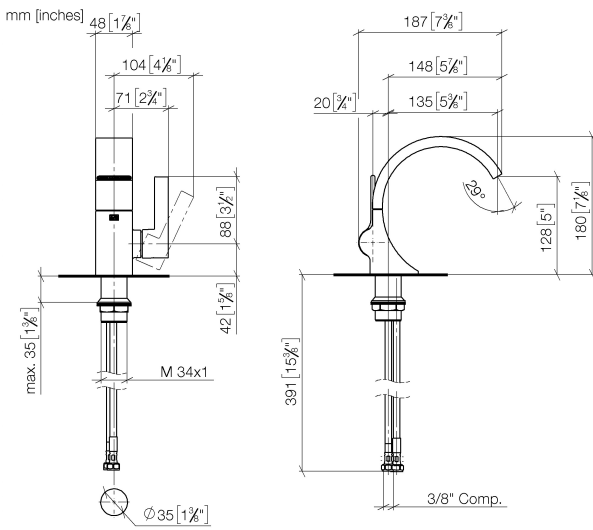

## Sink - CYO

Single-lever lavatory mixer without drain - Brushed brass (23kt gold)

Article number: 33 521 811-28 0010

- 5-5/8" Projection
- Rigid spout
- Rectangular aerated stream
- Total height 7-1/8"
- Height to aerator/spout outlet 5"
- 1-3/8" hole diameter
- Water flow rate limited to max. 1.2 gpm
- 2 x pressure hose with 3/8" compression fitting
- lead-free
- Suitable only for basins with overflow.
- Distance from center of tap hole to wall min. 55 mm (2-11/64") or to front edge of basin min. 40 mm (1-37/64").
- (ADA)

## Sink - CYO

Single-lever lavatory mixer without drain - Brushed brass (23kt gold)

Article number: 33 521 811-28 0010

### Dimensional drawing

All dimensions in mm / inch = mm x 0,0394

### Spare parts list

Number	Item Number	Designation	Number of units
1	90 11 70 012 01-28	spout	1
2	09 23 01 172 90	flow reducer	1
3	90 15 05 044 00 90	cartridge	1
4	09 24 04 266 90	nut	1
5	09 28 30 021-28	cover	1
6	09 20 80 024-28	handle	1
7	09 31 11 030 90	pin	1
8	90 31 20 087 00-28	plug	1
9	09 31 11 008 90	pin	1
10	90 31 20 129 00 90	plug	1
11	04 23 10 044 07 90	fixing set	1
12	04 30 04 102 00 90	Flexible supply line 3/8"	2