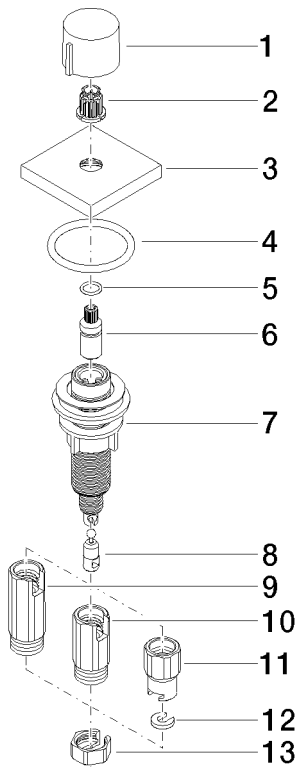

### Dimensional drawing

All dimensions in mm / inch = mm x 0,0394

Kitchen - Lot

Strainer remote control with turning knob - polished chrome

Article number: 10 711 970-00

Kitchen - Lot

Strainer remote control with turning knob - polished chrome

### Spare parts list

Number	Item Number	Designation	Number of units
1	09 20 97 030-00	handle	1
2	09 12 12 002 90	fixing cap	1
3	09 27 87 007-00	rosette	1
4	09 14 10 043 90	seal	1
5	09 14 10 042 90	seal	1
6	09 29 06 087-00	spindle	1
7	04 30 01 029 00 90	adaptor	1
8	09 24 03 175 90	adaptor	1
9	09 11 10 073-07	connection	1
10	09 11 10 074-07	connection	1
11	09 11 10 079-07	connection	1
12	09 30 11 087 90	disc	1
13	09 23 30 024-07	nut	1