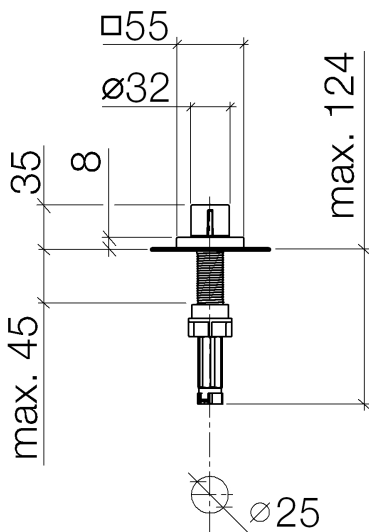

Kitchen - Lot

Strainer remote control with turning knob - polished chrome

Article number: 10 711 970-00

- Remote control for one sink only, for cable operated kitchen drains
- Including adapter for Bowden cable

### Dimensional drawing

All dimensions in mm / inch = mm x 0,0394

Kitchen - Lot

Strainer remote control with turning knob - polished chrome

Article number: 10 711 970-00

Kitchen - Lot

Strainer remote control with turning knob - polished chrome

### Spare parts list

Number	Item Number	Designation	Number of units
1	09 20 97 030-00	handle	1
2	09 12 12 002 90	fixing cap	1
3	09 27 87 007-00	rosette	1
4	09 14 10 043 90	seal	1
5	09 14 10 042 90	seal	1
6	09 29 06 087-00	spindle	1
7	04 30 01 029 00 90	adaptor	1
8	09 24 03 175 90	adaptor	1
9	09 11 10 073-07	connection	1
10	09 11 10 074-07	connection	1
11	09 11 10 079-07	connection	1
12	09 30 11 087 90	disc	1
13	09 23 30 024-07	nut	1