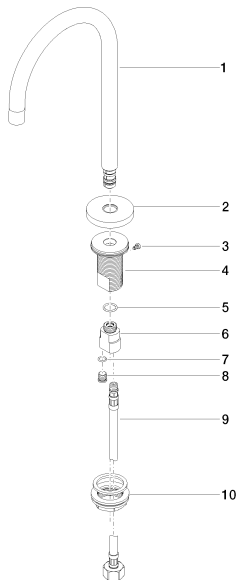

Sink - Meta

Lavatory spout, deck-mounted without drain - polished chrome

Article number: 13 716 882-00 0010

- 6-1/2" Projection
- Swiveling spout 360°
- Round aerated stream
- Total height 11-1/4"
- Height to aerator/spout outlet 6-3/8"
- 1-3/8" hole diameter
- Flange diameter 2-3/8"
- 1/2" connection
- Water flow rate limited to max. 1.2 gpm
- lead-free
- For Touchfree control please order eSet Touchfree WITH or WITHOUT temperature adjustment

polished chrome

Dimensional drawing

Sink - Meta

Lavatory spout, deck-mounted without drain - polished chrome

Article number: 13 716 882-00 0010

All dimensions in mm / inch = mm x 0,0394

Flow rate chart

Sink - Meta

Lavatory spout, deck-mounted without drain - polished chrome

Article number: 13 716 882-00 0010

Other surface finishes

Brushed Durabronze
13 716 882-28 0010

Dark Platinum matte
13 716 882-99 0010

More custom finish options are available via special production (xTra Service). Please see our finish matrix for availability and pricing or contact a Dornbracht representative.

Spare parts list

Number	Item Number	Designation	Number of units
1	90 28 22 319 01-00	spout	1
2	09 27 89 114-00	rosette	1
3	09 30 30 037 90	screw	1
4	09 30 22 027 90	connection	1
5	09 14 10 130 90	seal	1
6	09 11 10 055 10 90	connection	1
7	09 14 10 060 90	seal	1
8	09 31 20 065 90	plug	1
9	04 30 04 064 00 90	hose	1
10	04 23 10 009 01 90	fixing set	1