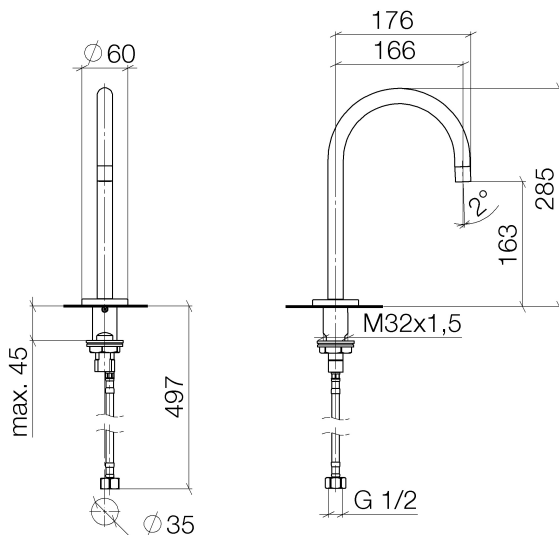

Sink - Meta

Lavatory spout, deck-mounted without drain - polished chrome

Article number: 13 716 882-00 0010

- 6-1/2" Projection
- Swiveling spout 360°
- Round aerated stream
- Total height 11-1/4"
- Height to aerator/spout outlet 6-3/8"
- 1-3/8" hole diameter
- Flange diameter 2-3/8"
- 1/2" connection
- Water flow rate limited to max. 1.2 gpm
- lead-free
- For Touchfree control please order eSet Touchfree WITH or WITHOUT temperature adjustment

polished chrome

Dimensional drawing

Sink - Meta

Lavatory spout, deck-mounted without drain - polished chrome

Article number: 13 716 882-00 0010

All dimensions in mm / inch = mm x 0,0394

Flow rate chart

Sink - Meta

Lavatory spout, deck-mounted without drain - polished chrome

Article number: 13 716 882-00 0010

Other surface finishes

Brushed Durabronze
13 716 882-28 0010

Dark Platinum matte
13 716 882-99 0010

More custom finish options are available via special production (xTra Service). Please see our finish matrix for availability and pricing or contact a Dornbracht representative.

Spare parts list

Number	Item Number	Designation	Number of units
1	90 28 22 319 01-00	spout	1
2	09 27 89 114-00	rosette	1
3	09 30 30 037 90	screw	1
4	09 30 22 027 90	connection	1
5	09 14 10 130 90	seal	1
6	09 11 10 055 10 90	connection	1
7	09 14 10 060 90	seal	1
8	09 31 20 065 90	plug	1
9	04 30 04 064 00 90	hose	1
10	04 23 10 009 01 90	fixing set	1