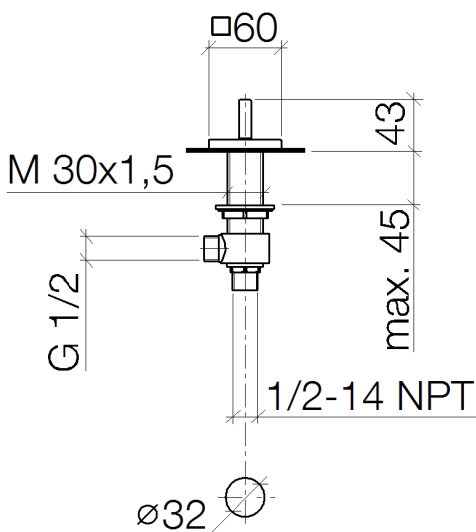

## Bathtub - MEM

Deck valve clockwise-closing cold - polished chrome

Article number: 20 000 782-00

- 1-1/4" hole diameter
- Flange 2-3/8" x 2-3/8"
- (ADA)

polished chrome

## Dimensional drawing

All dimensions in mm / inch = mm x 0,0394

Bathtub - MEM  
Deck valve clockwise-closing cold - polished chrome  
Article number: 20 000 782-00

## Bathtub - MEM

Deck valve clockwise-closing cold - polished chrome

Article number: 20 000 782-00

### Spare parts list

Number	Item Number	Designation	Number of units
1	90 20 78 002 04-00	handle ( cold )	1
2	90 90 03 133 00 90	top	1
3	04 17 11 045 33 90	side panel	1
4	04 23 10 032 78 90	fixing set	1
5	04 17 11 023 10 90	distributor	1
6	09 30 11 059 90	disc	1
7	09 23 10 012 90	nut	1