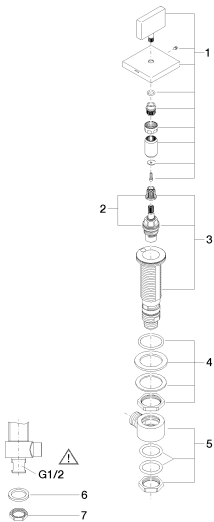

## Bathtub - MEM

Deck valve clockwise-closing cold - polished chrome

Article number: 20 000 782-00

- 1-1/4" hole diameter
- Flange 2-3/8" x 2-3/8"
- (ADA)

polished chrome

## Dimensional drawing

All dimensions in mm / inch = mm x 0,0394

Bathtub - MEM  
Deck valve clockwise-closing cold - polished chrome  
Article number: 20 000 782-00

### Flow rate chart

### Spare parts list

Number	Item Number	Designation	Number of units
1	90 20 78 002 04-00	handle ( cold )	1
2	90 90 03 133 00 90	top	1
3	04 17 11 045 33 90	side panel	1
4	04 23 10 032 78 90	fixing set	1
5	04 17 11 023 10 90	distributor	1
6	09 30 11 059 90	disc	1
7	09 23 10 012 90	nut	1