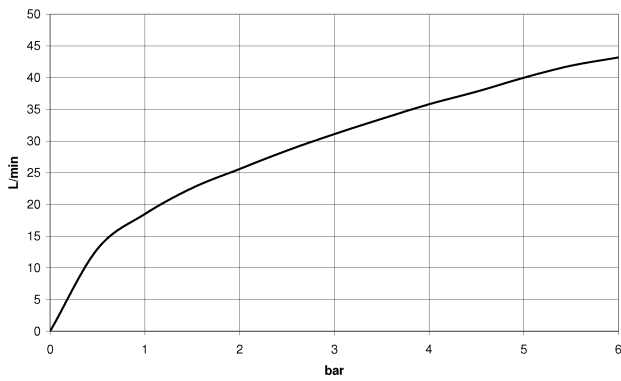

## Bathtub - MEM

Deck valve clockwise-closing cold - polished chrome

Article number: 20 000 782-00

- 1-1/4" hole diameter
- Flange 2-3/8" x 2-3/8"
- (ADA)

polished chrome

## Dimensional drawing

All dimensions in mm / inch = mm x 0,0394

Bathtub - MEM  
Deck valve clockwise-closing cold - polished chrome  
Article number: 20 000 782-00

### Flow rate chart