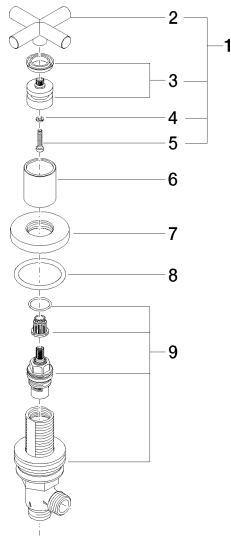

Bathtub - Tara.

Deck valve clockwise-closing hot or cold - polished chrome

Article number: 20 000 892-00

- 1-1/4" hole diameter
- Flange diameter 2-1/8"
- (ADA)

polished chrome

Dimensional drawing

All dimensions in mm / inch = mm x 0,0394

Bathtub - Tara.

Deck valve clockwise-closing hot or cold - polished chrome

Article number: 20 000 892-00

Flow rate chart

Bathtub - Tara.

Deck valve clockwise-closing hot or cold - polished chrome

Article number: 20 000 892-00

Bathtub - Tara.

Deck valve clockwise-closing hot or cold - polished chrome

Article number: 20 000 892-00

Spare parts list

Number	Item Number	Designation	Number of units
1	04 20 89 010 00-00	handle	1
2	09 20 89 010-00	handle	1
3	90 12 12 007 00-00	base	1
4	09 30 11 029 90	disc	1
5	09 30 30 075 90	screw	1
6	09 21 02 140-00	sleeve	1
7	09 27 89 105-00	rosette	1
8	09 14 10 043 90	seal	1
9	90 17 11 040 31 90	side panel	1