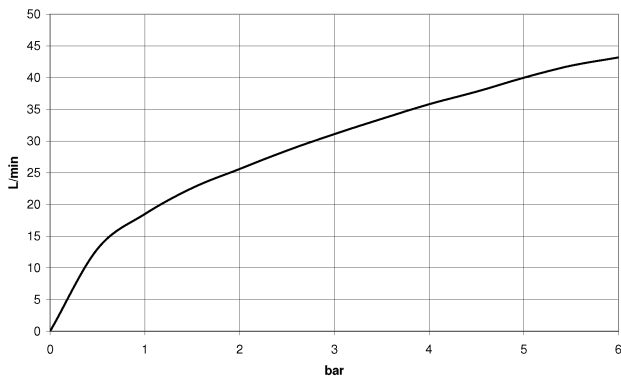

Bathtub - Tara.

Deck valve clockwise-closing hot or cold - polished chrome

Article number: 20 000 892-00

- 1-1/4" hole diameter
- Flange diameter 2-1/8"
- (ADA)

polished chrome

Dimensional drawing

All dimensions in mm / inch = mm x 0,0394

Bathtub - Tara.

Deck valve clockwise-closing hot or cold - polished chrome

Article number: 20 000 892-00

Flow rate chart

Bathtub - Tara.

Deck valve clockwise-closing hot or cold - polished chrome

Article number: 20 000 892-00

Bathtub - Tara.

Deck valve clockwise-closing hot or cold - polished chrome

Article number: 20 000 892-00

Spare parts list

Number	Item Number	Designation	Number of units
1	04 20 89 010 00-00	handle	1
2	09 20 89 010-00	handle	1
3	90 12 12 007 00-00	base	1
4	09 30 11 029 90	disc	1
5	09 30 30 075 90	screw	1
6	09 21 02 140-00	sleeve	1
7	09 27 89 105-00	rosette	1
8	09 14 10 043 90	seal	1
9	90 17 11 040 31 90	side panel	1