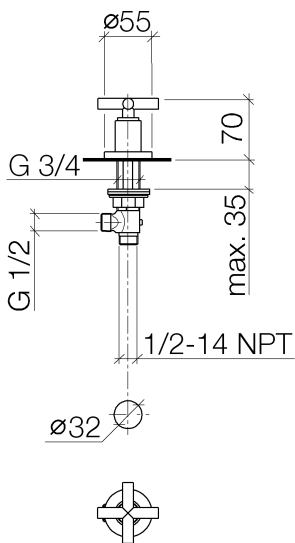

Bathtub - Tara.

Deck valve clockwise-closing hot or cold - polished chrome

Article number: 20 000 892-00

- 1-1/4" hole diameter
- Flange diameter 2-1/8"
- (ADA)

polished chrome

Dimensional drawing

All dimensions in mm / inch = mm x 0,0394

Bathtub - Tara.

Deck valve clockwise-closing hot or cold - polished chrome

Article number: 20 000 892-00

Flow rate chart

Bathtub - Tara.

Deck valve clockwise-closing hot or cold - polished chrome

Article number: 20 000 892-00

Bathtub - Tara.

Deck valve clockwise-closing hot or cold - polished chrome

Article number: 20 000 892-00

Spare parts list

Number	Item Number	Designation	Number of units
1	04 20 89 010 00-00	handle	1
2	09 20 89 010-00	handle	1
3	90 12 12 007 00-00	base	1
4	09 30 11 029 90	disc	1
5	09 30 30 075 90	screw	1
6	09 21 02 140-00	sleeve	1
7	09 27 89 105-00	rosette	1
8	09 14 10 043 90	seal	1
9	90 17 11 040 31 90	side panel	1