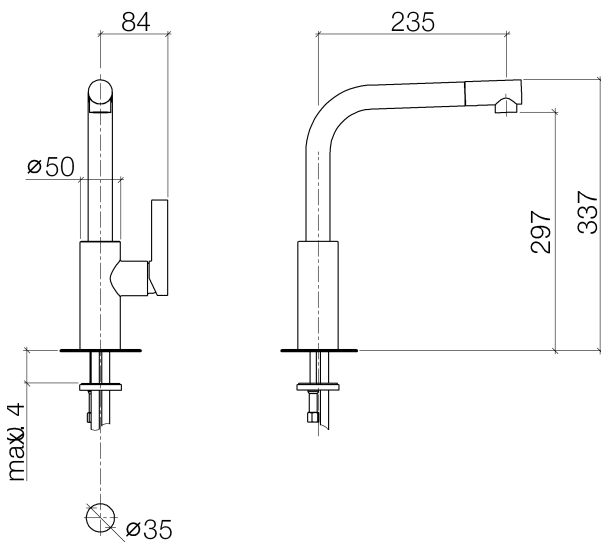

Kitchen - Elio  
Single-lever mixer - polished chrome  
Article number: 33 800 790-00 0010

- 9-1/4" Projection
- Swiveling spout 360°
- Spout with 20° pivoting tip
- Areated stream
- Total height 13-1/4"
- Height to aerator/spout outlet 11-3/4"
- 1-3/8" hole diameter
- 2x 3/8" US flexible supply lines
- Water flow rate limited to max. 1.5 gpm
- lead-free
- (ADA)
- Combination with side spray set or profi side spray set not possible.

## Dimensional drawing

Kitchen - Elio  
Single-lever mixer - polished chrome  
Article number: 33 800 790-00 0010

All dimensions in mm / inch = mm x 0,0394

### Flow rate chart

Kitchen - Elio  
Single-lever mixer - polished chrome  
Article number: 33 800 790-00 0010

Spare parts list

Number	Item Number	Designation	Number of units
1	90 23 01 026 08-00	aerator	1
2	09 24 04 164 10-00	nipple	1
3	09 14 10 100 90	seal	1
4	09 31 11 044 90	pin	1
5	09 24 04 163 10-00	nipple	1
6	90 28 22 185 00-00	spout	1
7	09 30 30 054 90	screw	1
8	90 15 05 061 00 90	cartridge	1
9	04 28 10 148 00 90	accessories	1
10	09 24 04 141-00	nut	1
11	09 20 79 040-00	handle	1
12	09 31 11 030 90	pin	1
13	09 31 20 017 90	plug	1
14	04 30 11 038 75 90	fixing set	1
15	04 30 04 045 00 90	Flexible supply line 3/8"	2
16	09 31 11 091 90	pin	1