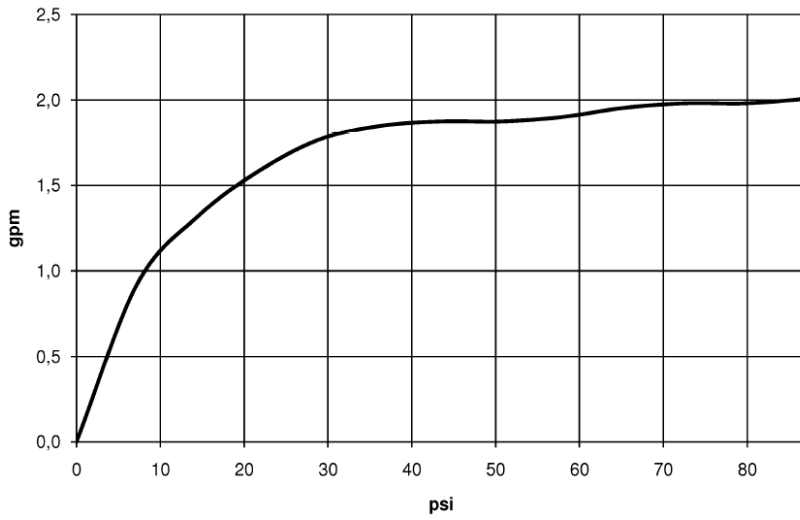

Kitchen - Elio  
Single-lever mixer - polished chrome  
Article number: 33 800 790-00 0010

- 9-1/4" Projection
- Swiveling spout 360°
- Spout with 20° pivoting tip
- Areated stream
- Total height 13-1/4"
- Height to aerator/spout outlet 11-3/4"
- 1-3/8" hole diameter
- 2x 3/8" US flexible supply lines
- Water flow rate limited to max. 1.5 gpm
- lead-free
- (ADA)
- Combination with side spray set or profi side spray set not possible.

## Dimensional drawing

Kitchen - Elio  
Single-lever mixer - polished chrome  
Article number: 33 800 790-00 0010

All dimensions in mm / inch = mm x 0,0394

### Flow rate chart

Kitchen - Elio  
Single-lever mixer - polished chrome  
Article number: 33 800 790-00 0010