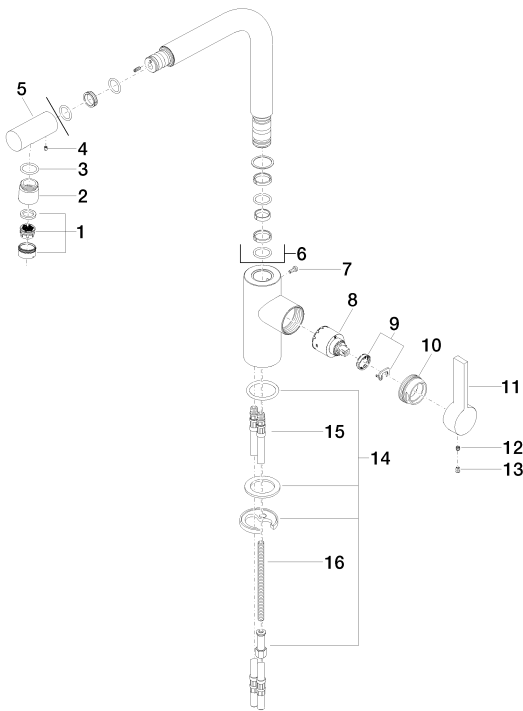

Kitchen - Elio  
Single-lever mixer - polished chrome  
Article number: 33 800 790-00 0010

- 9-1/4" Projection
- Swiveling spout 360°
- Spout with 20° pivoting tip
- Areated stream
- Total height 13-1/4"
- Height to aerator/spout outlet 11-3/4"
- 1-3/8" hole diameter
- 2x 3/8" US flexible supply lines
- Water flow rate limited to max. 1.5 gpm
- lead-free
- (ADA)
- Combination with side spray set or profi side spray set not possible.

### Flow rate chart

Kitchen - Elio  
Single-lever mixer - polished chrome  
Article number: 33 800 790-00 0010

### Recommended article

10 713 970-00  
AIR SWITCH operating  
button, trim parts only -  
polished chrome

82 424 970-00  
Soap dispenser without  
flange - polished chrome

Kitchen - Elio  
 Single-lever mixer - polished chrome  
 Article number: 33 800 790-00 0010

Spare parts list

Number	Item Number	Designation	Number of units
1	90 23 01 026 08-00	aerator	1
2	09 24 04 164 10-00	nipple	1
3	09 14 10 100 90	seal	1
4	09 31 11 044 90	pin	1
5	09 24 04 163 10-00	nipple	1
6	90 28 22 185 00-00	spout	1
7	09 30 30 054 90	screw	1
8	90 15 05 061 00 90	cartridge	1
9	04 28 10 148 00 90	accessories	1
10	09 24 04 141-00	nut	1
11	09 20 79 040-00	handle	1
12	09 31 11 030 90	pin	1
13	09 31 20 017 90	plug	1
14	04 30 11 038 75 90	fixing set	1
15	04 30 04 045 00 90	Flexible supply line 3/8"	2
16	09 31 11 091 90	pin	1