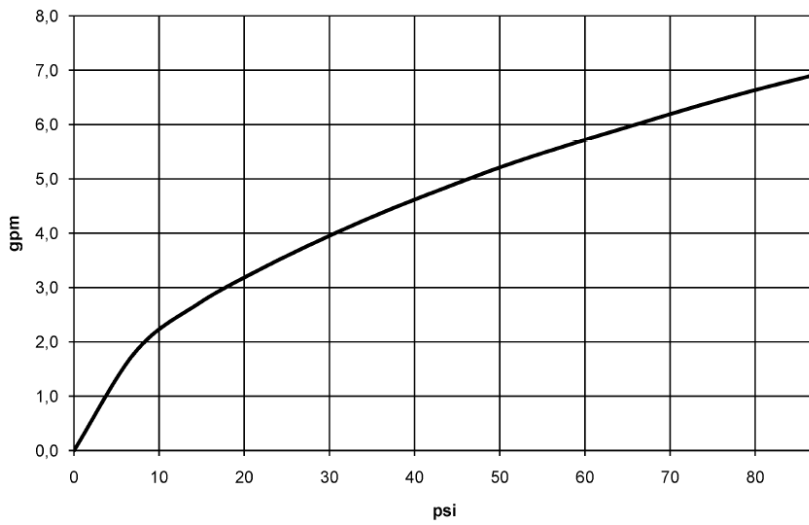

## Shower - Meta

Concealed thermostat with one-way volume control - polished chrome

Article number: 36 425 970-00 0010

- Cover plate Ø 5-7/8"
- Temperature control handle with safety lock at 100 °F/ 38°C
- Max. temperature can be set on the trim
- (ADA)

## Dimensional drawing

All dimensions in mm / inch = mm x 0,0394

Shower - Meta

Concealed thermostat with one-way volume control - polished chrome

Article number: 36 425 970-00 0010

Flow rate chart