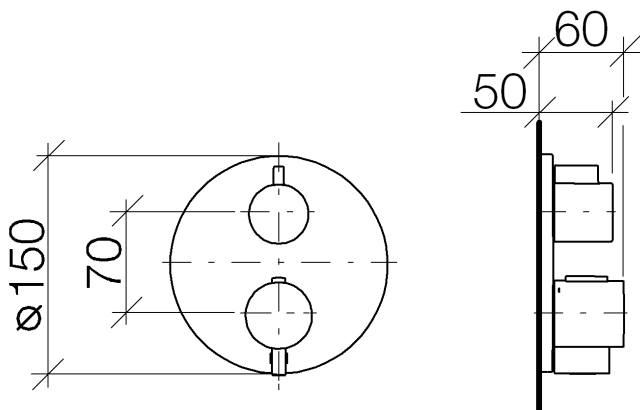

## Shower - Meta

Concealed thermostat with one-way volume control - polished chrome

Article number: 36 425 970-00 0010

- Cover plate Ø 5-7/8"
- Temperature control handle with safety lock at 100 °F/ 38°C
- Max. temperature can be set on the trim
- (ADA)

## Dimensional drawing

All dimensions in mm / inch = mm x 0,0394

Shower - Meta

Concealed thermostat with one-way volume control - polished chrome

Article number: 36 425 970-00 0010

Flow rate chart

## Shower - Meta

Concealed thermostat with one-way volume control - polished chrome

Article number: 36 425 970-00 0010