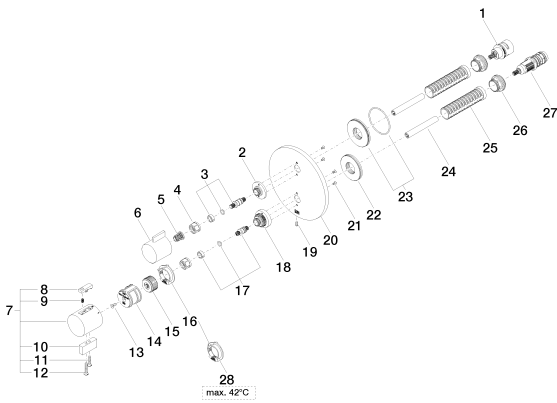

## Dimensional drawing

All dimensions in mm / inch = mm x 0,0394

Shower - Meta

Concealed thermostat with one-way volume control - polished chrome

Article number: 36 425 970-00 0010

Flow rate chart

### Required article

35 426 970-90 0010

Concealed thermostat with integrated supply stops -

**Shower - Meta**

Concealed thermostat with one-way volume control - polished chrome

Article number: 36 425 970-00 0010

**Spare parts list**

Number	Item Number	Designation	Number of units
1	90 90 03 166 00 90	top	1
2	09 12 12 053-00	base	1
3	04 29 06 111 00-00	spindle	1
4	09 23 30 023 90	nut	2
5	09 12 12 002 90	fixing cap	1
6	09 20 67 006-00	handle	1
7	04 17 33 006 00-00	handle	1
8	09 21 33 010-00	handle	1
9	09 16 02 027 90	spring	1
10	09 20 33 006-00	handle	1
11	09 30 30 159-00	screw	1
12	09 30 30 160-00	screw	1
13	09 30 30 124 90	screw	1
14	09 12 12 052 90	base	1
15	09 12 12 054 90	base	1
16	09 28 10 152 90	regulator	1
17	04 29 06 024 00-00	spindle	1
18	09 12 12 051-00	base	1
19	09 31 11 134 90	pin	1
20	09 11 02 242-00	plate	1
21	09 30 30 157 90	screw	4
22	09 30 01 188 90	disc	1
23	90 30 01 190 00 90	disc	1
24	09 23 01 124 90	sleeve	2
25	09 18 40 077 90	sleeve	2
26	09 24 04 257 90	nut	2
27	90 15 02 012 00 90	cartridge	1
28	09 28 10 151 90	regulator	1