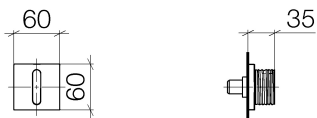

Bathtub - CL.1

Volume Control clockwise-closing cold 1/2" - polished chrome

Article number: 36 617 706-00

- WAVE structure
- Flange 2-3/8" x 2-3/8"
- Ceramic disc cartridge
- (ADA)

polished chrome

Accessory is required for this item.

Dimensional drawing

All dimensions in mm / inch = mm x 0,0394

Bathtub - CL.1

Volume Control clockwise-closing cold 1/2" - polished chrome

Article number: 36 617 706-00

Bathtub - CL.1

Volume Control clockwise-closing cold 1/2" - polished chrome