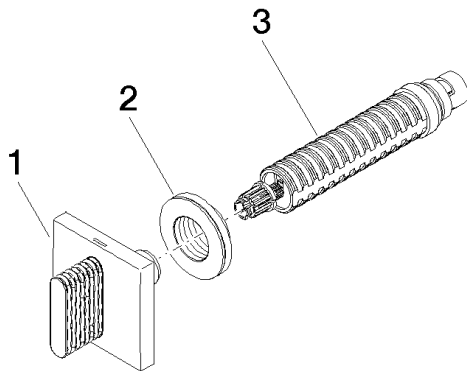

Bathtub - CL.1

Volume Control clockwise-closing cold 1/2" - polished chrome

Article number: 36 627 706-00

- CASCADE structure
- Flange 2-3/8" x 2-3/8"
- Ceramic disc cartridge
- (ADA)

polished chrome

Accessory is required for this item.

Required article

35 607 970-90 0010

Rough for volume control 1/2"

Bathtub - CL.1

Volume Control clockwise-closing cold 1/2" - polished chrome

Article number: 36 627 706-00

Spare parts list

| Number | Item Number | Designation | Number of units |
|--------|--------------------|-----------------|-----------------|
| 1 | 90 20 70 053 02-00 | handle (cold) | 1 |
| 2 | 09 21 02 108 90 | disc | 1 |
| 3 | 90 90 03 143 00 90 | top | 1 |