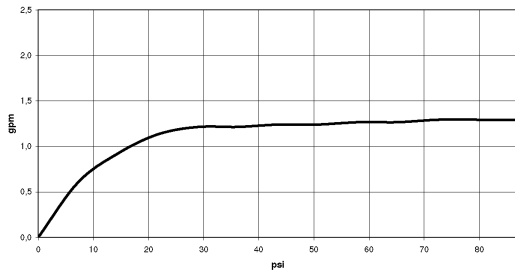

Sink - Meta

META PURE Wall-mounted single-lever mixer without drain - polished chrome

Article number: 36 861 664-00 0010

- 9-7/8" Projection
- Rigid spout
- Round aerated stream
- Spout hole diameter 1-1/2"
- Hole diameter single-lever mixer 2-1/4"
- 2-1/8" diameter flange for spout
- Diameter flange for mixer 3-1/8"
- Water flow rate limited to max. 1.2 gpm
- lead-free

polished chrome

Accessory is required for this item.

Dimensional drawing

Sink - Meta

META PURE Wall-mounted single-lever mixer without drain - polished chrome

Article number: 36 861 664-00 0010

All dimensions in mm / inch = mm x 0,0394

Flow rate chart

Sink - Meta

META PURE Wall-mounted single-lever mixer without drain - polished chrome

Article number: 36 861 664-00 0010

Other surface finishes

platinum matte

36 861 664-06 0010

black matte