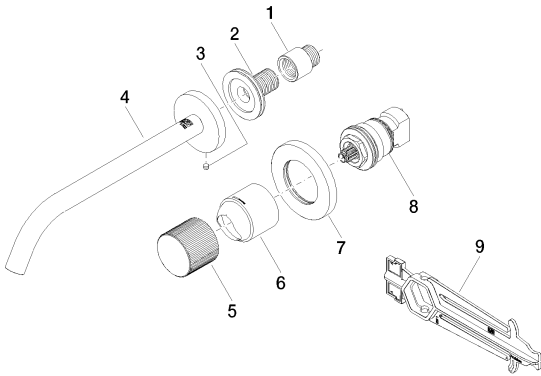

Flow rate chart

Sink - Meta

META PURE Wall-mounted single-lever mixer without drain - polished chrome

Article number: 36 861 664-00 0010

Other surface finishes

platinum matte

36 861 664-06 0010

black matte

35 860 970-90 0010

Rough for wall-mounted
faucet mixer on right -

Sink - Meta

META PURE Wall-mounted single-lever mixer without drain - polished chrome

Article number: 36 861 664-00 0010

Spare parts list

Number	Item Number	Designation	Number of units
1	09 24 03 072 10 90	nipple	1
2	09 24 03 280 90	nipple	1
3	09 31 11 112 90	pin	1
4	90 28 22 324 01-00	spout	1
5	09 20 66 010-00	handle	1
6	09 11 02 389-00	cover	1
7	90 27 62 011 00-00	rosette	1
8	90 90 03 169 02 90	top	1
9	09 30 09 064 90	key	1