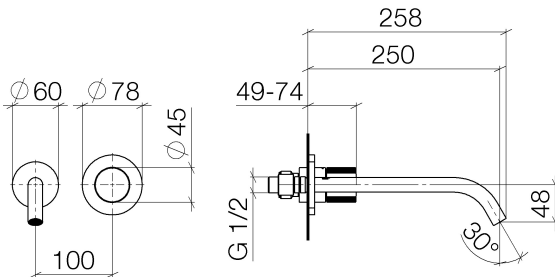

Sink - Meta

META PURE Wall-mounted single-lever mixer without drain - polished chrome

Article number: 36 861 664-00 0010

- 9-7/8" Projection
- Rigid spout
- Round aerated stream
- Spout hole diameter 1-1/2"
- Hole diameter single-lever mixer 2-1/4"
- 2-1/8" diameter flange for spout
- Diameter flange for mixer 3-1/8"
- Water flow rate limited to max. 1.2 gpm
- lead-free

polished chrome

Accessory is required for this item.

Dimensional drawing

Sink - Meta

META PURE Wall-mounted single-lever mixer without drain - polished chrome

Article number: 36 861 664-00 0010

All dimensions in mm / inch = mm x 0,0394

Flow rate chart

Sink - Meta

META PURE Wall-mounted single-lever mixer without drain - polished chrome

Article number: 36 861 664-00 0010

Other surface finishes

platinum matte

36 861 664-06 0010

black matte

35 860 970-90 0010

Rough for wall-mounted
faucet mixer on right -

Sink - Meta

META PURE Wall-mounted single-lever mixer without drain - polished chrome

Article number: 36 861 664-00 0010

Spare parts list

Number	Item Number	Designation	Number of units
1	09 24 03 072 10 90	nipple	1
2	09 24 03 280 90	nipple	1
3	09 31 11 112 90	pin	1
4	90 28 22 324 01-00	spout	1
5	09 20 66 010-00	handle	1
6	09 11 02 389-00	cover	1
7	90 27 62 011 00-00	rosette	1
8	90 90 03 169 02 90	top	1
9	09 30 09 064 90	key	1