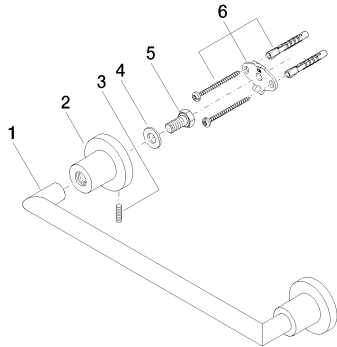

Bathtub - Tara.

Towel bar - polished chrome

Article number: 83 030 892-00

- Center to center 11-3/4"
- Width 14"
- Height 2-1/8"
- Flange diameter 2-1/8"
- 3-1/8" Projection

polished chrome

Dimensional drawing

All dimensions in mm / inch = mm x 0,0394

Bathtub - Tara.

Towel bar - polished chrome

Article number: 83 030 892-00

Bathtub - Tara.
 Towel bar - polished chrome
 Article number: 83 030 892-00

Other surface finishes

Spare parts list

Number	Item Number	Designation	Number of units
1	05 28 22 587 00-00	holder	1
2	08 17 89 505-00	holder	2
3	04 31 11 113 00 90	pin	2
4	09 30 11 046 90	disc	2
5	09 30 30 071 90	screw	2
6	05 17 20 739 00 90	fixing set	2