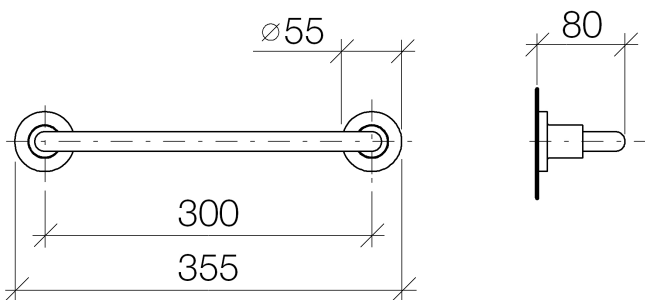

Bathtub - Tara.

Towel bar - polished chrome

Article number: 83 030 892-00

- Center to center 11-3/4"
- Width 14"
- Height 2-1/8"
- Flange diameter 2-1/8"
- 3-1/8" Projection

polished chrome

Dimensional drawing

All dimensions in mm / inch = mm x 0,0394

Bathtub - Tara.

Towel bar - polished chrome

Article number: 83 030 892-00

Bathtub - Tara.
 Towel bar - polished chrome
 Article number: 83 030 892-00

Other surface finishes

Spare parts list

Number	Item Number	Designation	Number of units
1	05 28 22 587 00-00	holder	1
2	08 17 89 505-00	holder	2
3	04 31 11 113 00 90	pin	2
4	09 30 11 046 90	disc	2
5	09 30 30 071 90	screw	2
6	05 17 20 739 00 90	fixing set	2