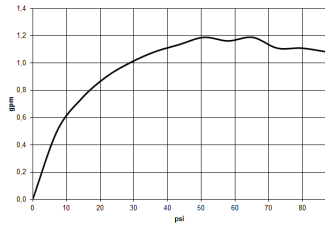

Sink - Meta

Single-lever lavatory mixer with drain - platinum matte

Article number: 33 501 660-06 0010

- 4-7/8" Projection
- US drain with overflow
- Rigid spout
- Round aerated stream
- Total height 5-1/4"
- Height to aerator/spout outlet 2"
- 1-3/8" hole diameter
- 2 x pressure hose with 3/8" compression fitting
- Water flow rate limited to max. 1.2 gpm
- lead-free
- (ADA)
- Suitable only for basins with overflow.

platinum matte

Dimensional drawing

All dimensions in mm / inch = mm x 0,0394

Sink - Meta

Single-lever lavatory mixer with drain - platinum matte

Article number: 33 501 660-06 0010

Flow rate chart

Sink - Meta