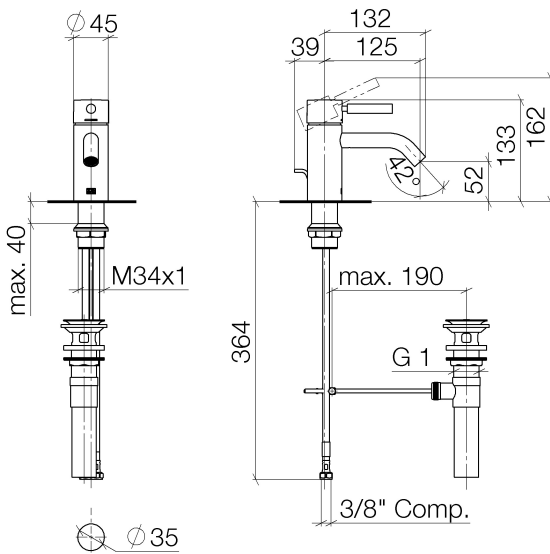

Sink - Meta

Single-lever lavatory mixer with drain - platinum matte

Article number: 33 501 660-06 0010

- 4-7/8" Projection
- US drain with overflow
- Rigid spout
- Round aerated stream
- Total height 5-1/4"
- Height to aerator/spout outlet 2"
- 1-3/8" hole diameter
- 2 x pressure hose with 3/8" compression fitting
- Water flow rate limited to max. 1.2 gpm
- lead-free
- (ADA)
- Suitable only for basins with overflow.

platinum matte

Dimensional drawing

All dimensions in mm / inch = mm x 0,0394

Sink - Meta

Single-lever lavatory mixer with drain - platinum matte

Article number: 33 501 660-06 0010

Flow rate chart

Sink - Meta

Single-lever lavatory mixer with drain - platinum matte

Article number: 33 501 660-06 0010

Other surface finishes

polished chrome

33 501 660-00 0010

black matte

33 501 660-33 0010

More custom finish options are available via special production (xTra Service). Please see our finish matrix for availability and pricing or contact a Dornbracht representative.