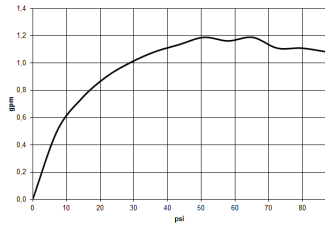

Sink - Meta

Single-lever lavatory mixer without drain - platinum matte

Article number: 33 526 660-06 0010

- 4-7/8" Projection
- Rigid spout
- Round aerated stream
- Total height 5-1/4"
- Height to aerator/spout outlet 2"
- 1-3/8" hole diameter
- 2 x pressure hose with 3/8" compression fitting
- Water flow rate limited to max. 1.2 gpm
- lead-free
- (ADA)

platinum matte

Dimensional drawing

All dimensions in mm / inch = mm x 0,0394

### Flow rate chart