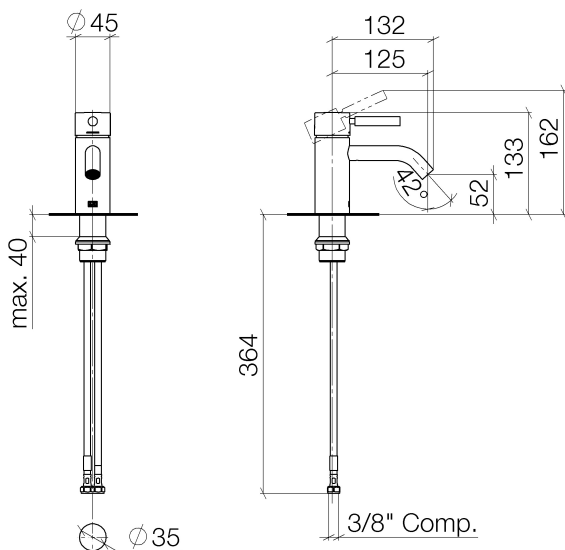

Sink - Meta

Single-lever lavatory mixer without drain - platinum matte

Article number: 33 526 660-06 0010

- 4-7/8" Projection
- Rigid spout
- Round aerated stream
- Total height 5-1/4"
- Height to aerator/spout outlet 2"
- 1-3/8" hole diameter
- 2 x pressure hose with 3/8" compression fitting
- Water flow rate limited to max. 1.2 gpm
- lead-free
- (ADA)

platinum matte

Dimensional drawing

All dimensions in mm / inch = mm x 0,0394

## Sink - Meta

Single-lever lavatory mixer without drain - platinum matte

Article number: 33 526 660-06 0010