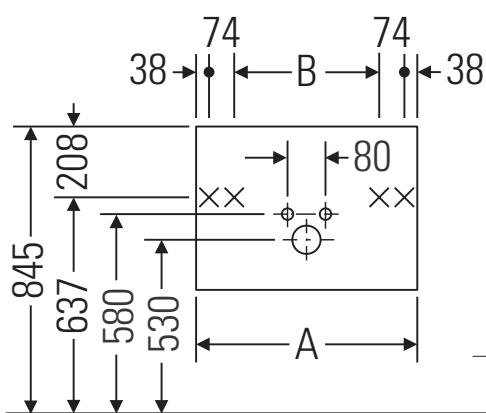

Ketho

KT 6643

Mounting instructions

A	B	W	X
mm	mm	mm	mm
650	426	40	810

Starck3 # 030470

Instructions for use

The bathroom furniture range complies with the standards and guidelines applicable at the time of delivery and is designed for use in bathrooms. Direct contact with water should be avoided, for example, when showering.

We reserve the right to make technical improvements and design modifications to the products illustrated.

Best.-Nr. KT6643/16.09.2