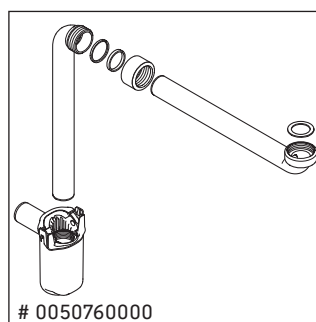

Ketho

KT 6643

Mounting instructions

A	B	W	X
mm	mm	mm	mm
650	426	40	810

Starck3 # 030470

Instructions for use

The bathroom furniture range complies with the standards and guidelines applicable at the time of delivery and is designed for use in bathrooms. Direct contact with water should be avoided, for example, when showering.