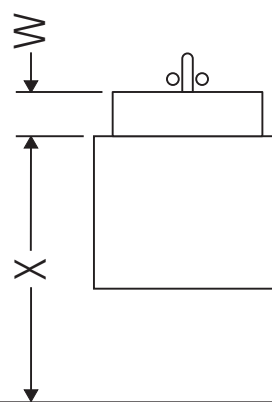

Ketho

KT 6643

Mounting instructions

A	B	W	X
mm	mm	mm	mm
650	426	40	810

Starck3 # 030470

Instructions for use

The bathroom furniture range complies with the standards and guidelines applicable at the time of delivery and is designed for use in bathrooms. Direct contact with water should be avoided, for example, when showering.