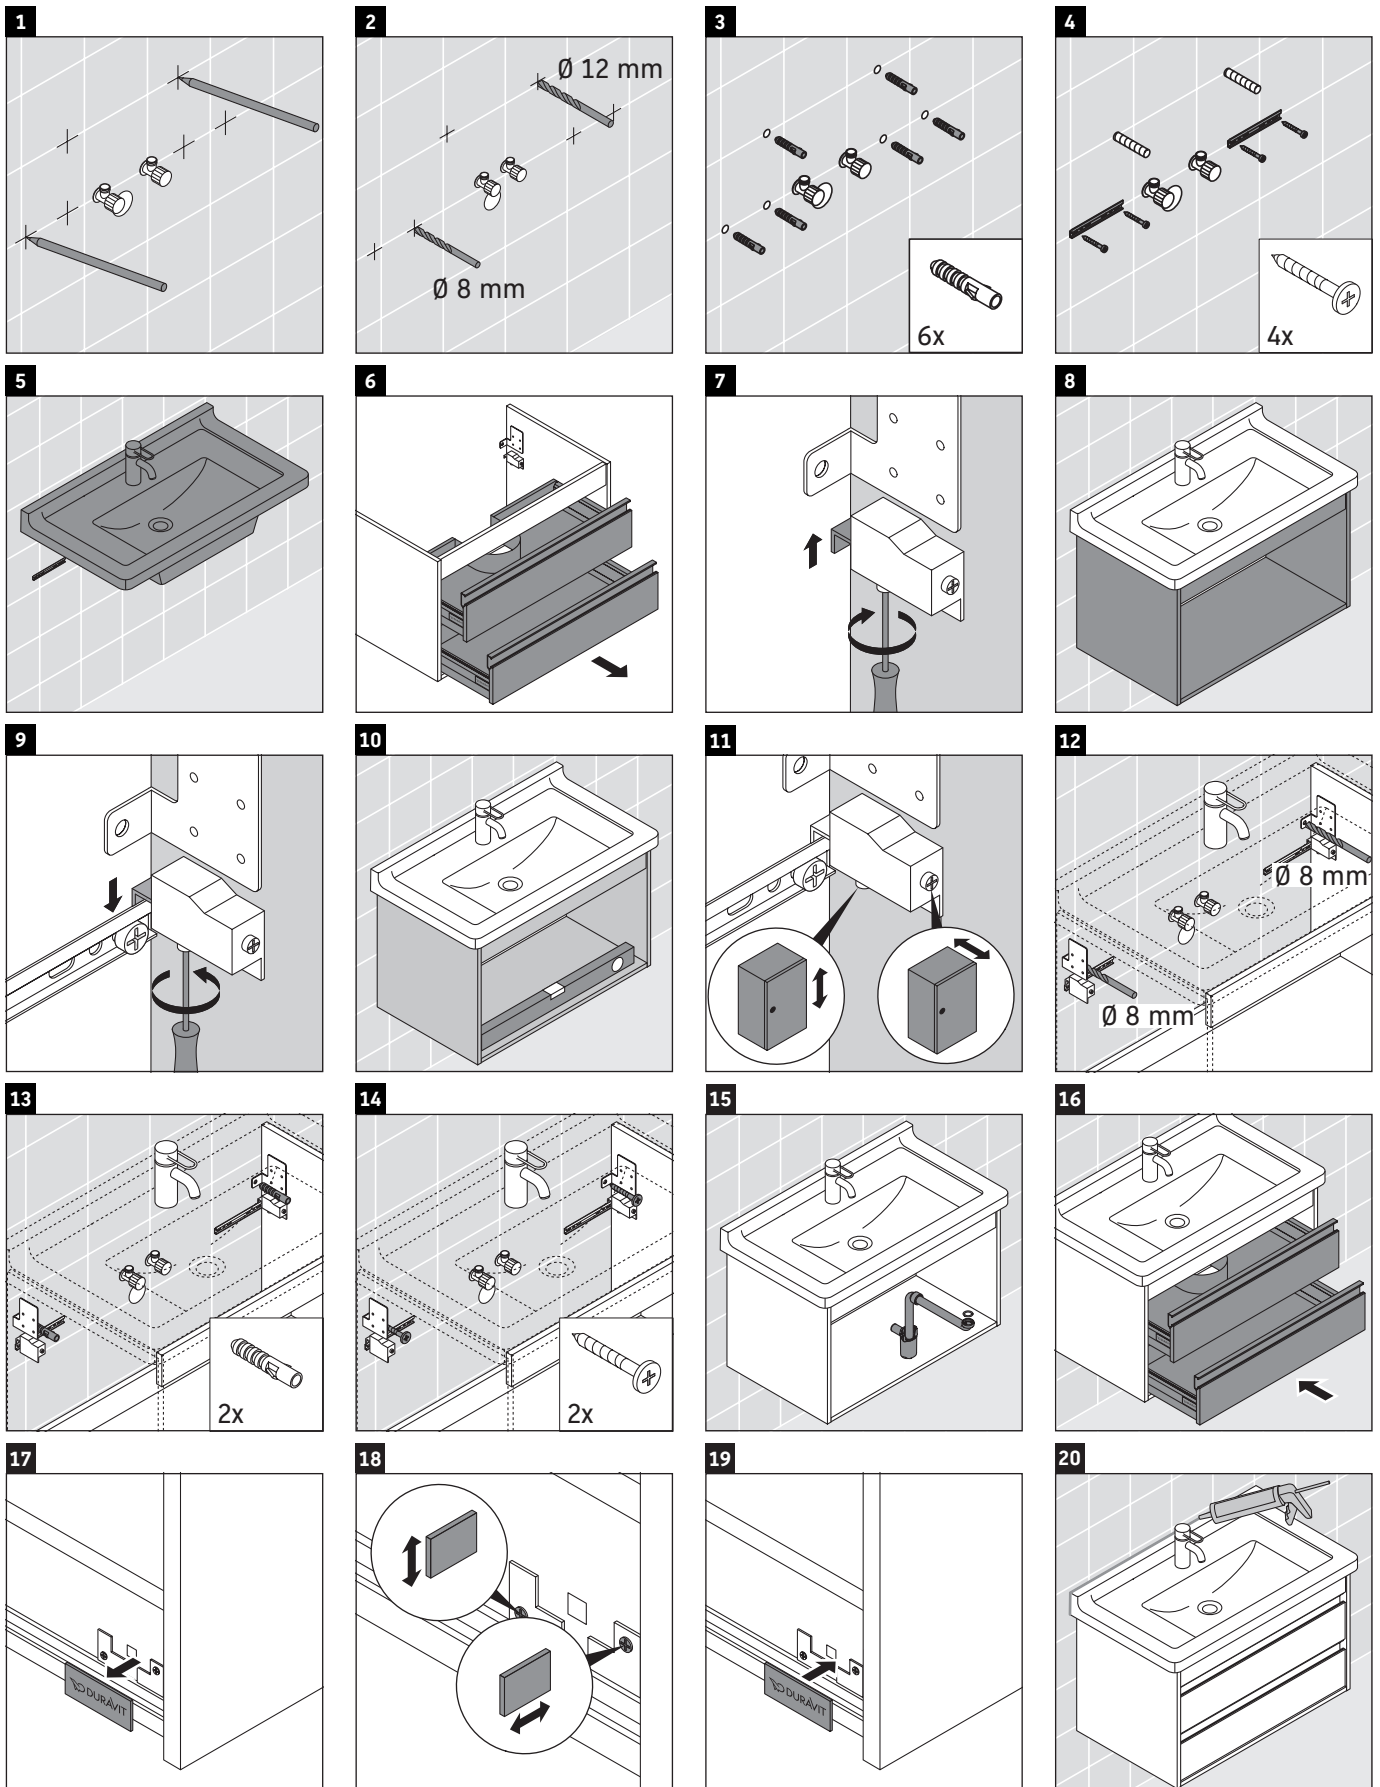

Best.-Nr. KT6643/16.09.2