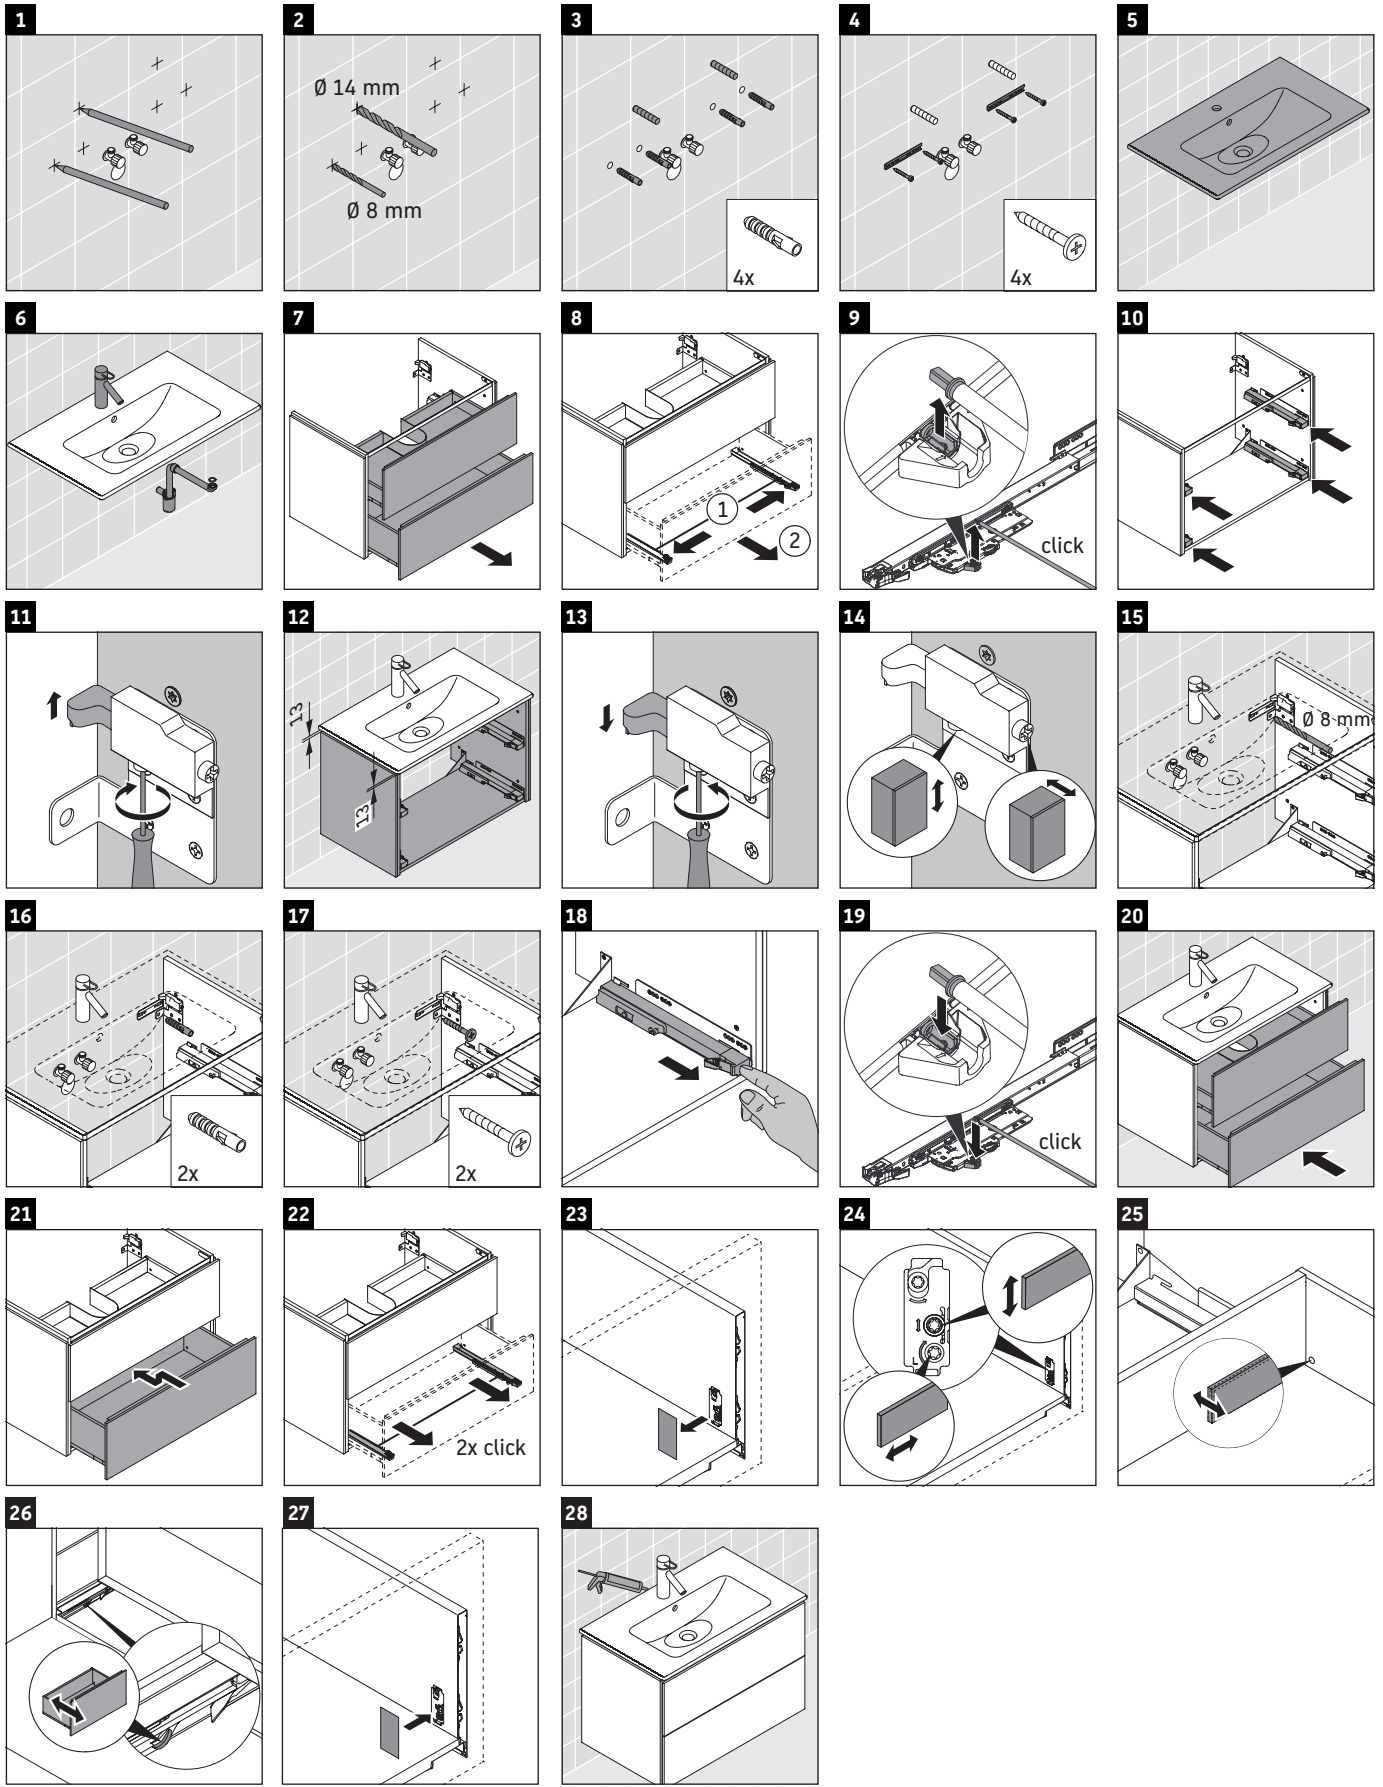

Duravit AG, Werderstr. 36, 78132 Hornberg, Germany, Phone +49 78 33 700, Fax +49 78 33 70 289, info@duravit.de, www.duravit.de