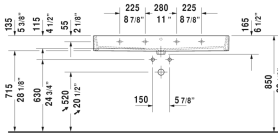

Vero Air Furniture washbasin & # 2350120000 / 2350120030 / 2350120060

< 47 1/4" Inch >

Furniture washbasin	Dimension	Weight	Order number
with faucet deck, underside fully glazed, hardware included, wall-mounted, 47 1/4" Inch			
Colors			
00 White			
Variant			
● with overflow	47 1/4" x 18 1/2" Inch	73.9 lb	2350120000
●●● with overflow	47 1/4" x 18 1/2" Inch	73.9 lb	2350120030
☒ with overflow	47 1/4" x 18 1/2" Inch	73.9 lb	2350120060
Infobox			
When installing ceramics larger than 39 3/8", 2 sets of basin hardware # 6951000000 are required, Washbasin is not ADA compliant in combination with pedestal, siphon cover or metal console			
Sanitary ceramics with the special WonderGliss surface finish will remain clean and attractive-looking for a long time to come. When ordering WonderGliss please add a "1" as eleventh digit to the model number.			
Accessory for ceramics			
Push button drain assembly for washbasins with overflow	2" Inch	0.8 lb	005052
Towel rail square tube 1/2", Chrome	45 1/4" Inch	1.8 lb	003033
Design Siphon		3.3 lb	005036
Suitable products			
Metal console height adjustable +2", for washbasin # 045412, 235012,			003074

All drawings contain the necessary measurements which are subject to standard tolerances. They are stated in inch & mm and are non-binding. Exact measurements, in particular for customized installation scenarios, can only be taken from the finished ceramic piece.