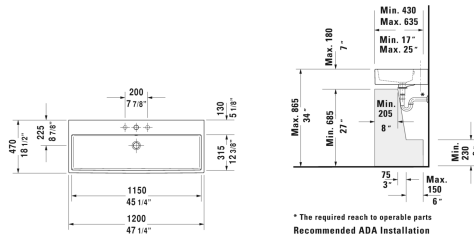

Vero Air Furniture washbasin & # 2350120000 / 2350120030 / 2350120060

< 47 1/4" Inch >

Furniture washbasin	Dimension	Weight	Order number
with faucet deck, underside fully glazed, hardware included, wall-mounted, 47 1/4" Inch			
Colors			
00 White			
Variant			
● with overflow	47 1/4" x 18 1/2" Inch	73.9 lb	2350120000
●●● with overflow	47 1/4" x 18 1/2" Inch	73.9 lb	2350120030
☒ with overflow	47 1/4" x 18 1/2" Inch	73.9 lb	2350120060
Infobox			
When installing ceramics larger than 39 3/8", 2 sets of basin hardware # 6951000000 are required, Washbasin is not ADA compliant in combination with pedestal, siphon cover or metal console			
Sanitary ceramics with the special WonderGliss surface finish will remain clean and attractive-looking for a long time to come. When ordering WonderGliss please add a "1" as eleventh digit to the model number.			
Accessory for ceramics			
Push button drain assembly for washbasins with overflow	2" Inch	0.8 lb	005052
Towel rail square tube 1/2", Chrome	45 1/4" Inch	1.8 lb	003033
Design Siphon		3.3 lb	005036
Suitable products			
Metal console height adjustable +2", for washbasin # 045412, 235012,			003074

All drawings contain the necessary measurements which are subject to standard tolerances. They are stated in inch & mm and are non-binding. Exact measurements, in particular for customized installation scenarios, can only be taken from the finished ceramic piece.