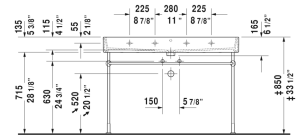

Vero Air Furniture washbasin & # 2350120000 / 2350120030 / 2350120060

< 47 1/4" Inch >

Furniture washbasin	Dimension	Weight	Order number
with faucet deck, underside fully glazed, hardware included, wall-mounted, 47 1/4" Inch			
Colors			
00 White			
Variant			
● with overflow	47 1/4" x 18 1/2" Inch	73.9 lb	2350120000
●●● with overflow	47 1/4" x 18 1/2" Inch	73.9 lb	2350120030
☒ with overflow	47 1/4" x 18 1/2" Inch	73.9 lb	2350120060
Infobox			
When installing ceramics larger than 39 3/8", 2 sets of basin hardware # 6951000000 are required, Washbasin is not ADA compliant in combination with pedestal, siphon cover or metal console			
Sanitary ceramics with the special WonderGliss surface finish will remain clean and attractive-looking for a long time to come. When ordering WonderGliss please add a "1" as eleventh digit to the model number.			
Accessory for ceramics			
Push button drain assembly for washbasins with overflow	2" Inch	0.8 lb	005052
Towel rail square tube 1/2", Chrome	45 1/4" Inch	1.8 lb	003033
Design Siphon		3.3 lb	005036
Suitable products			
Metal console height adjustable +2", for washbasin # 045412, 235012,			003074

All drawings contain the necessary measurements which are subject to standard tolerances. They are stated in inch & mm and are non-binding. Exact measurements, in particular for customized installation scenarios, can only be taken from the finished ceramic piece.