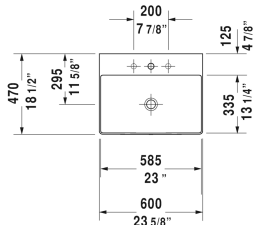

**DuraSquare Furniture washbasin ground ☉ # 2353600071 / 2353600073 / 2353600079**

< 23 5/8" Inch >

Furniture washbasin ground	Dimension	Weight	Order number
without overflow, with faucet deck, ceramic covered slotted waste included, hardware included, wall-mounted, 23 5/8" Inch			
<b>Colors</b>			
00 White			
<b>Variant</b>			
●	23 5/8" x 18 1/2" Inch	29.1 lb	2353600071
●●●	23 5/8" x 18 1/2" Inch	29.1 lb	2353600073
☉	23 5/8" x 18 1/2" Inch	29.1 lb	2353600079
<b>Infobox</b>			
Made of DuraCeram			
Sanitary ceramics with the special WonderGliss surface finish will remain clean and attractive-looking for a long time to come. When ordering WonderGliss please add a "1" as eleventh digit to the model number.			
Design Siphon		3.3 lb	005036
<b>Suitable products</b>			
Vanity unit wall-mounted 1 pull-out compartment, countertop including one cut-out, for 1 above-counter basin centered, 31 1/2" x 21 5/8" Inch	31 1/2" x 21 5/8" Inch		KT6694