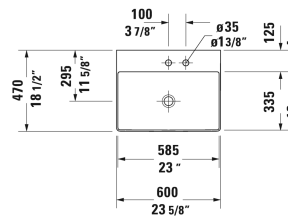

**DuraSquare Furniture washbasin ground ☉ # 2353600071 / 2353600073 / 2353600079**

< 23 5/8" Inch >

Furniture washbasin ground	Dimension	Weight	Order number
without overflow, with faucet deck, ceramic covered slotted waste included, hardware included, wall-mounted, 23 5/8" Inch			
<b>Colors</b>			
00 White			
<b>Variant</b>			
●	23 5/8" x 18 1/2" Inch	29.1 lb	2353600071
●●●	23 5/8" x 18 1/2" Inch	29.1 lb	2353600073
☉	23 5/8" x 18 1/2" Inch	29.1 lb	2353600079
<b>Infobox</b>			
Made of DuraCeram			
Sanitary ceramics with the special WonderGliss surface finish will remain clean and attractive-looking for a long time to come. When ordering WonderGliss please add a "1" as eleventh digit to the model number.			
Design Siphon		3.3 lb	005036
<b>Suitable products</b>			
Vanity unit wall-mounted 1 pull-out compartment, countertop including one cut-out, for 1 above-counter basin centered, 31 1/2" x 21 5/8" Inch	31 1/2" x 21 5/8" Inch		KT6694