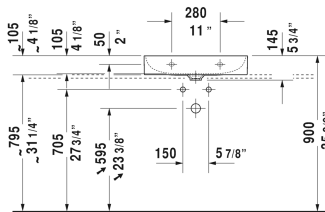

**DuraSquare Furniture washbasin ground ☉ # 2353600071 / 2353600073 / 2353600079**

< 23 5/8" Inch >

Furniture washbasin ground	Dimension	Weight	Order number
without overflow, with faucet deck, ceramic covered slotted waste included, hardware included, wall-mounted, 23 5/8" Inch			
<b>Colors</b>			
00 White			
<b>Variant</b>			
●	23 5/8" x 18 1/2" Inch	29.1 lb	2353600071
●●●	23 5/8" x 18 1/2" Inch	29.1 lb	2353600073
☉	23 5/8" x 18 1/2" Inch	29.1 lb	2353600079
<b>Infobox</b>			
Made of DuraCeram			
Sanitary ceramics with the special WonderGliss surface finish will remain clean and attractive-looking for a long time to come. When ordering WonderGliss please add a "1" as eleventh digit to the model number.			
Design Siphon		3.3 lb	005036
<b>Suitable products</b>			
Vanity unit wall-mounted 1 pull-out compartment, countertop including one cut-out, for 1 above-counter basin centered, 31 1/2" x 21 5/8" Inch	31 1/2" x 21 5/8" Inch		KT6694

*All drawings contain the necessary measurements which are subject to standard tolerances. They are stated in inch & mm and are non-binding. Exact measurements, in particular for customized installation scenarios, can only be taken from the finished ceramic piece.*