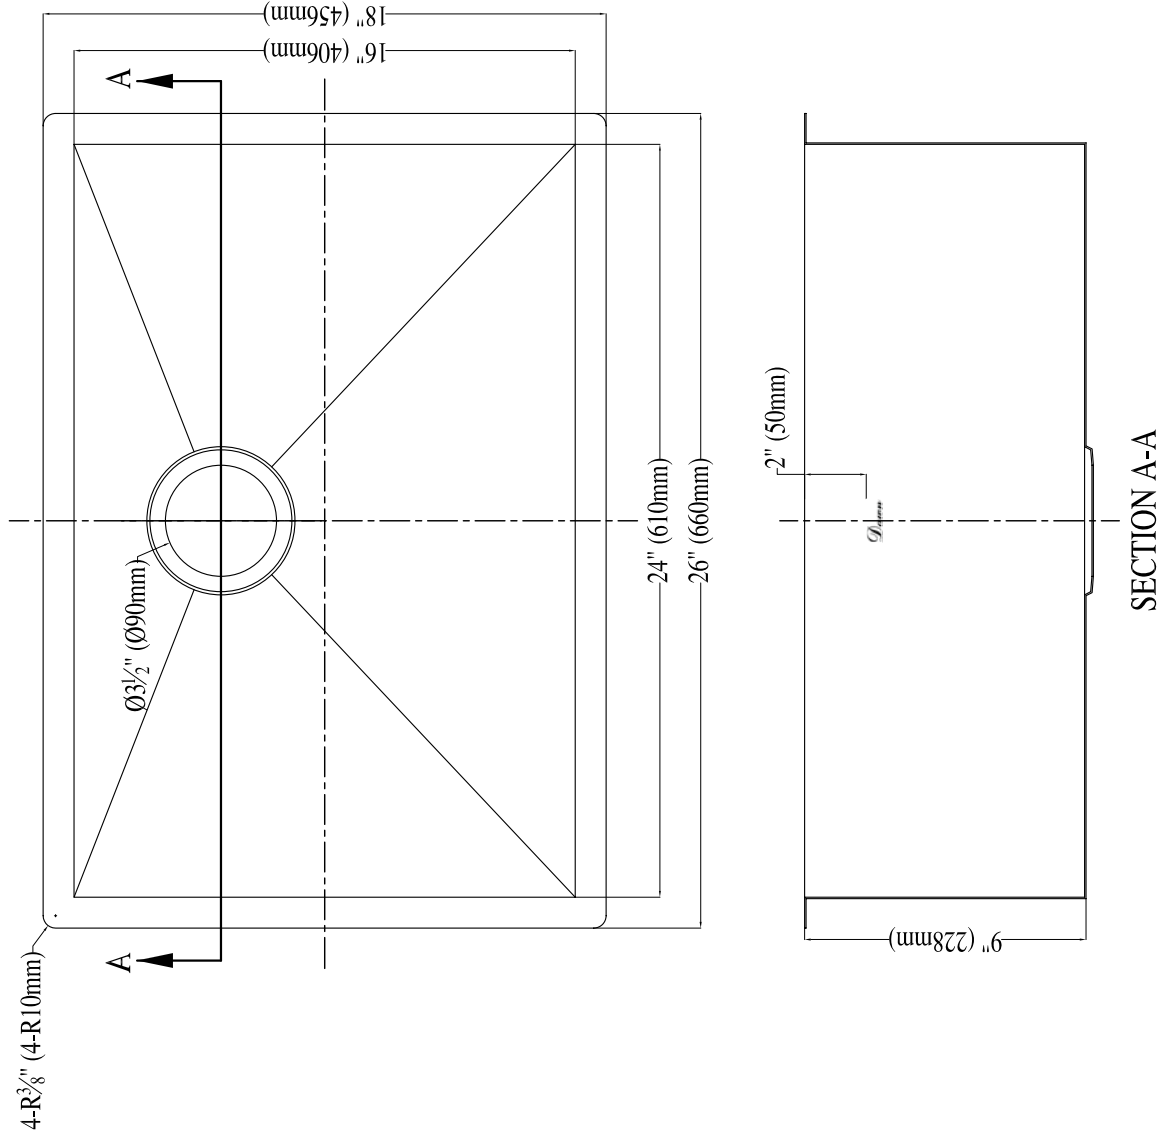

Model No: DSQ241609

Overall size:  
26" X 18" X 9"

**FEATURES:**

Type 304 stainless steel  
18 Gauge thickness  
Satin finish.

**INSTALLATION**

Undermount installation  
Supplied With Cutout  
template.

Dawn Kitchen & Bath Products, Inc.