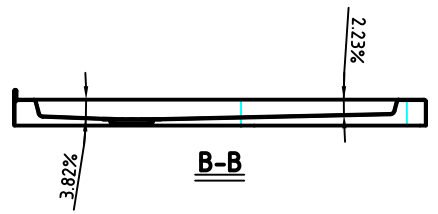

FOREMOST CUPC  
4242NA

D5:1

Made in China  
Manufacture date

B-B

C-C

<b>FOREMOST</b>	
<b>4242NA-W</b>	
Description	Shower Base
Material	acrylic
Bottom Slope	2%~4%
Dimensions	inch
Date	2018-5-23