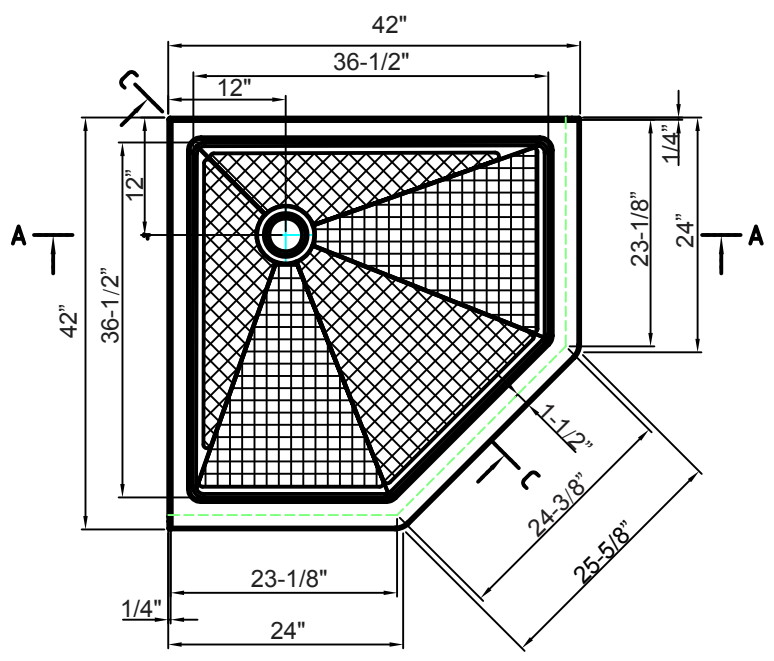

FOREMOST CUPC  
4242NA

D5:1

Made in China  
Manufacture date

B-B

C-C

<b>FOREMOST</b>	
<b>4242NA-W</b>	
Description	Shower Base
Material	acrylic
Bottom Slope	2%~4%
Dimensions	inch
Date	2018-5-23