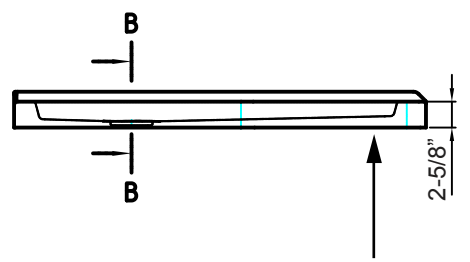

FOREMOST CUPC  
4242NA

D5:1

Made in China  
Manufacture date

B-B

C-C

<b>FOREMOST</b>	
<b>4242NA-W</b>	
Description	Shower Base
Material	acrylic
Bottom Slope	2%~4%
Dimensions	inch
Date	2018-5-23