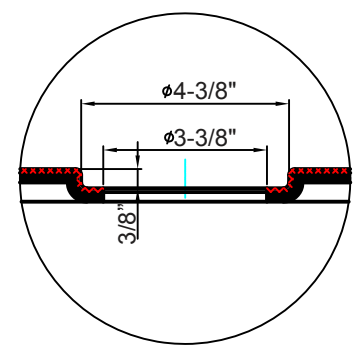

FOREMOST CUPC  
4242NA

D5:1

Made in China  
Manufacture date

B-B

C-C

<b>FOREMOST</b>	
<b>4242NA-W</b>	
Description	Shower Base
Material	acrylic
Bottom Slope	2%~4%
Dimensions	inch
Date	2018-5-23