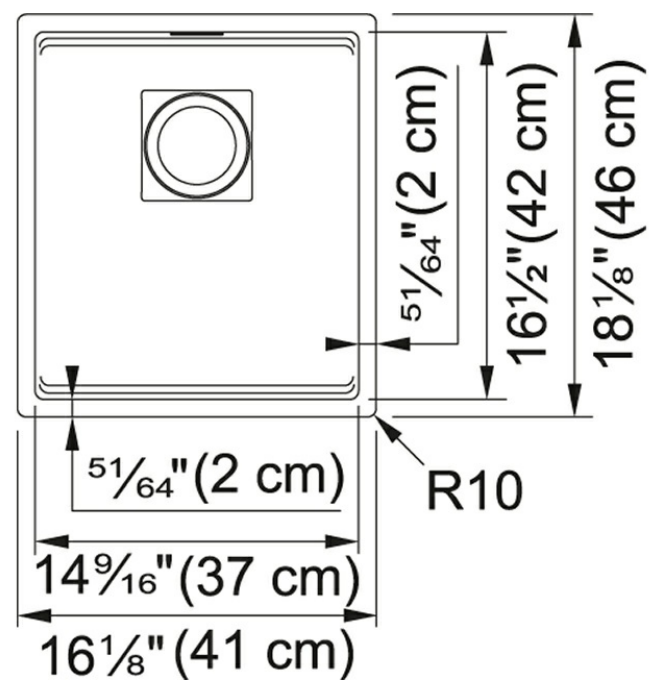

Peak - Granite PKG11014MOC Granite Mocha

Product Picture

Technical Drawing

Product Dimensions

Length overall	16 1/8"
Width overall	18 1/8"
Length of large bowl	14 9/16"
Width of large bowl	16 9/16"
Depth of large bowl	7 7/8"
Minimum Cabinet Size	17 11/16"

General Information

Number of Bowls	1
Cut-Out Template	No

Article Numbers

FUN#	125.0507.786
US Part Number	PKG11014MOC