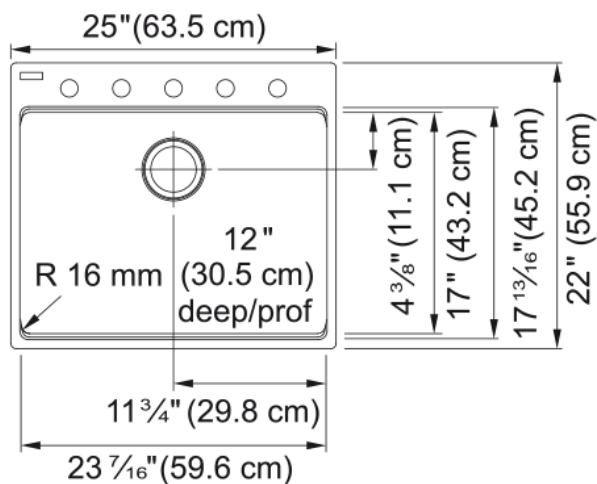

Maris Laundry Sink - MAG61023L-MOC | 114.0688.139

Technical Data

Aspect

Sink type	Sink
Type of material	Granite
Number of bowls	1
Color	Mocha
Finish	None

Product Dimensions

Exterior size: right to left	25
Exterior size: front to back	22
Large bowl size: right to left	23.465
Large bowl size: front to back	17.035
Large bowl: depth	12

Installation

Minimum cabinet size	27"
----------------------	-----

Product specifications

Installation type	Topmount / drop in
Drain hole	3 1/2"
Position of drainer	No drainer

Product identification

Product brand	FRANKE
Product family	Maris
Collection	Maris
Certified by	CUPC