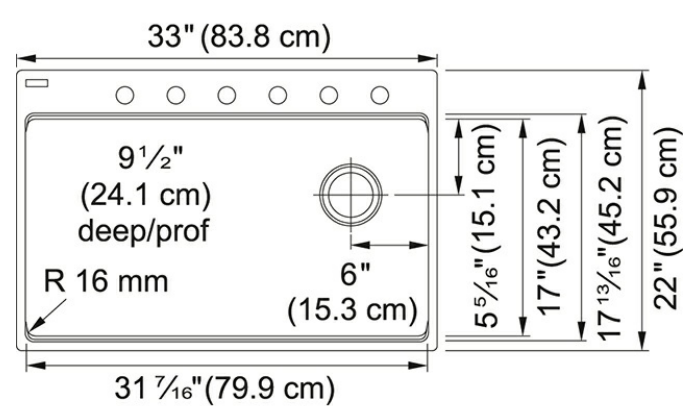

### Product Dimensions

Length overall	33"
Width overall	22"
Length of large bowl	31 7/16"
Width of large bowl	17"
Depth of large bowl	9 1/2"
Minimum Cabinet Size	36"