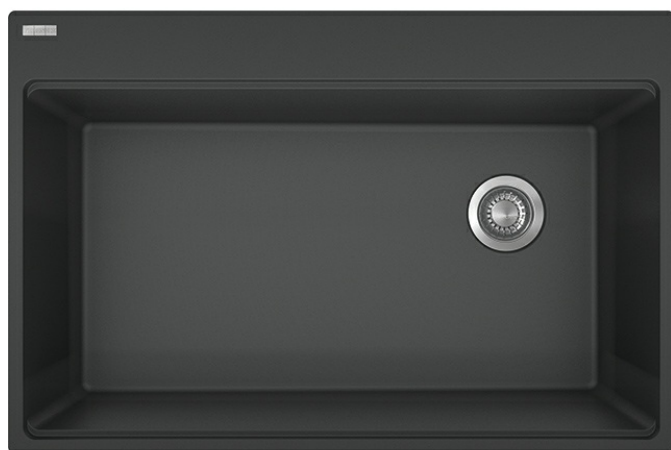

Maris MAG61031OW-MBK Granite Matte Black

Adding harmony and balance to your kitchen, laundry room and life. Maris sinks are the perfect addition, pairing modern looks with clever features and creating the ideal union of design and functionality. Available in six colors to suit every taste.

FEATURES

- Large capacity 9 1/2" deep bowl provides a generous workspace for dishes and large cookware.
- Accessory rail system supports optional accessories and turns the sink into a functional workstation
- Scratch resistant, fade resistant and impact resistant to retain its new appearance for years
- Sanitized® function reduces bacteria and microbe growth.
- Rear offset drain maximize the usable surface of the bowl and creates extra cabinet space beneath the sink.
- Topmount Installation

Product Picture