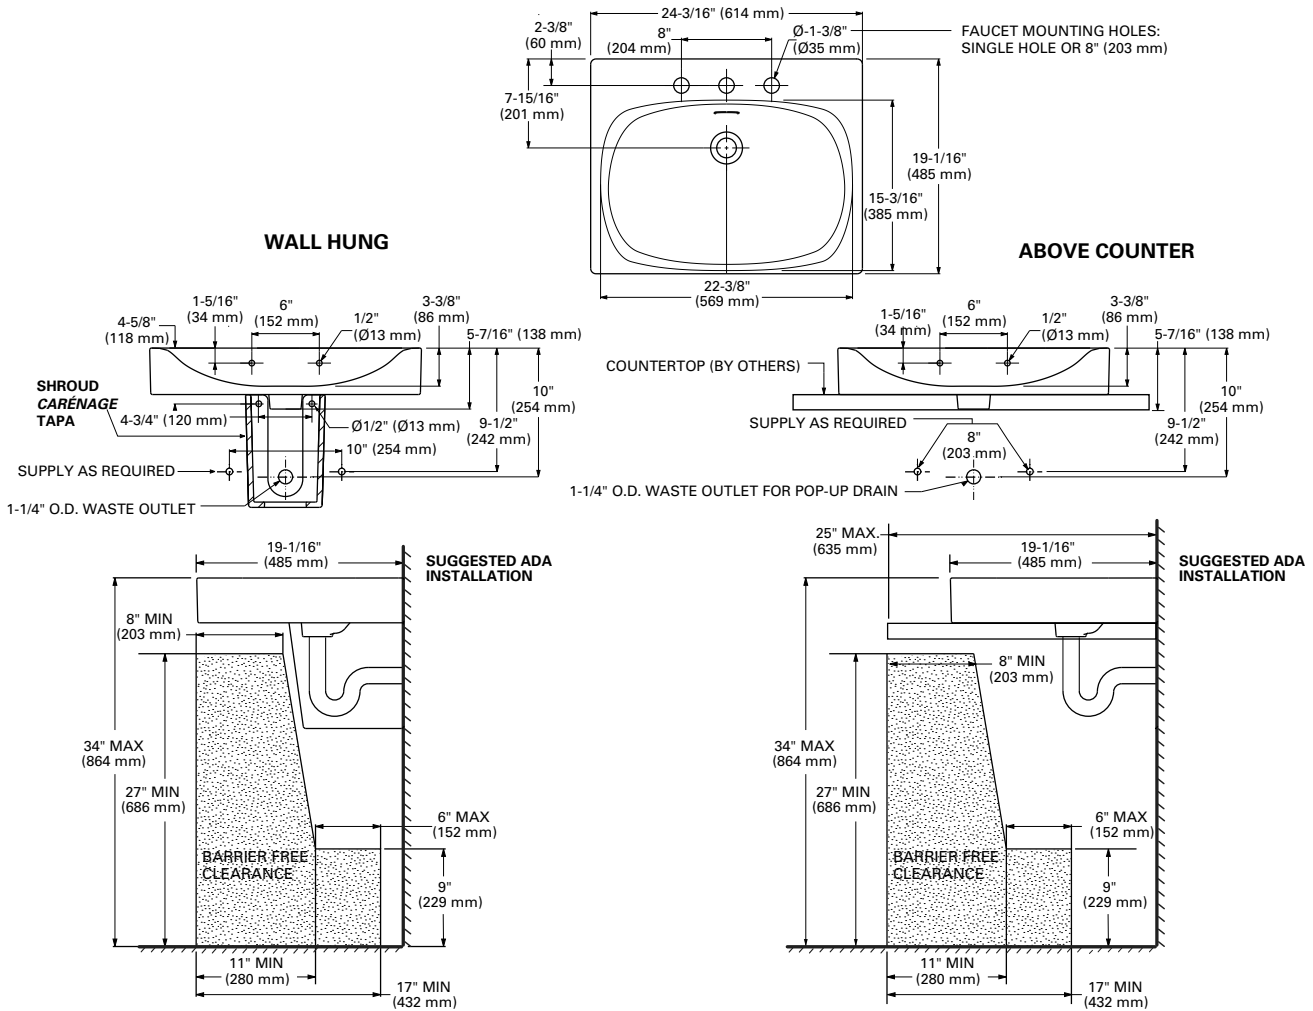

#### Nominal Dimensions:

10-5/8" x 7" x 10"

(270 x 180 x 254 mm)

**39655000** Three-Holes 8" Center

**39656000** Center Hole Only

**EUROCUBE**

**WALL MOUNT/ ABOVE COUNTER LAVATORY**

**LAVATORY SHROUD (OPTIONAL)**

**TECHNICAL DATA:**

**DIMENSIONS:**

NOMINAL DIMENSIONS

19-1/16" x 5-7/16" x 24-13/16"

(485 x 138 x 614 mm)

**IMPORTANT:**

Dimensions of fixtures are nominal and may vary within the range of tolerance established by ANSI Standard A112.19.2. These measurements are subject to change or cancellation. No responsibility is assumed for use of superseded or voided pages.