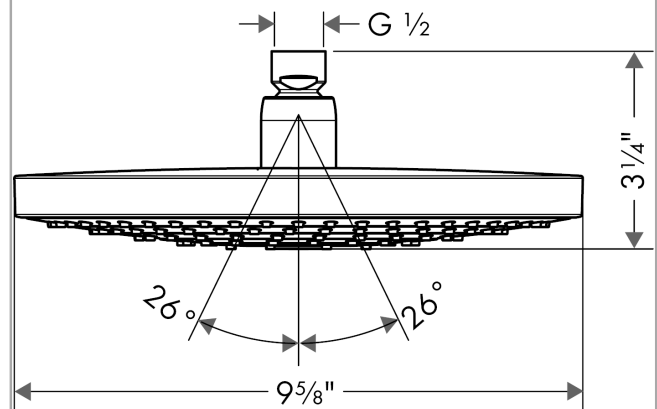

Raindance Select S Showerhead 240 2-Jet, 1.8 GPM

Finishes : **brushed nickel** Part no. : **04720820**

Description

Features

- 134 no-clog spray channels
- Spray modes: RainAir, Rain
- Flow: 1.8 GPM (6.8 L/Min)
- Select button for comfortable alternation of spray modes
- Fully-finished matching spray face
- Spray face removable for cleaning

Item details

List Price \$ 700.00

Technology

Compliance

Product image

Scale drawing

Raindance Select S
Showerhead 240 2-Jet, 1.8 GPM

Finishes : **brushed nickel** Part no. : **04720820**

Exploded drawing

Year of production: >01/18

Raindance Select S
Showerhead 240 2-Jet, 1.8 GPMFinishes : **brushed nickel** Part no. : **04720820****Spare parts list**

Year of production: >01/18

Pos.	Description	Part no.	Price	PU
1	seal	98058000	-	1
2	filter	97735000	-	1
3	cover	98344000	-	1
4	O-ring 3x1	98384000	-	1
5	selector assy	93092000	-	1