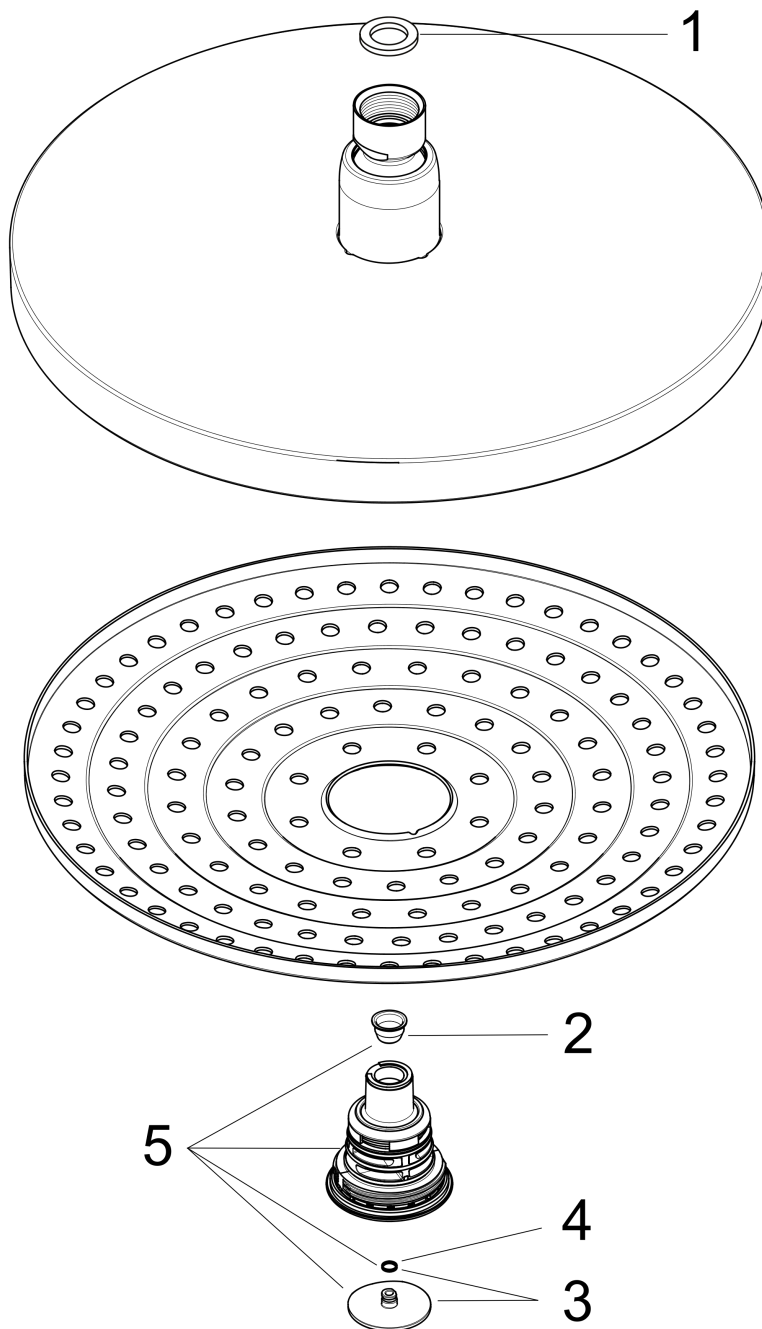

Raindance Select S Showerhead 240 2-Jet, 1.8 GPM

Finishes : **brushed nickel** Part no. : **04720820**

Description

Features

- 134 no-clog spray channels
- Spray modes: RainAir, Rain
- Flow: 1.8 GPM (6.8 L/Min)
- Select button for comfortable alternation of spray modes
- Fully-finished matching spray face
- Spray face removable for cleaning

Item details

List Price \$ 700.00

Technology

Compliance

Product image

Scale drawing

Raindance Select S
Showerhead 240 2-Jet, 1.8 GPM

Finishes : **brushed nickel** Part no. : **04720820**

Exploded drawing

Year of production: >01/18

Raindance Select S
Showerhead 240 2-Jet, 1.8 GPMFinishes : **brushed nickel** Part no. : **04720820****Spare parts list**

Year of production: >01/18

Pos.	Description	Part no.	Price	PU
1	seal	98058000	-	1
2	filter	97735000	-	1
3	cover	98344000	-	1
4	O-ring 3x1	98384000	-	1
5	selector assy	93092000	-	1