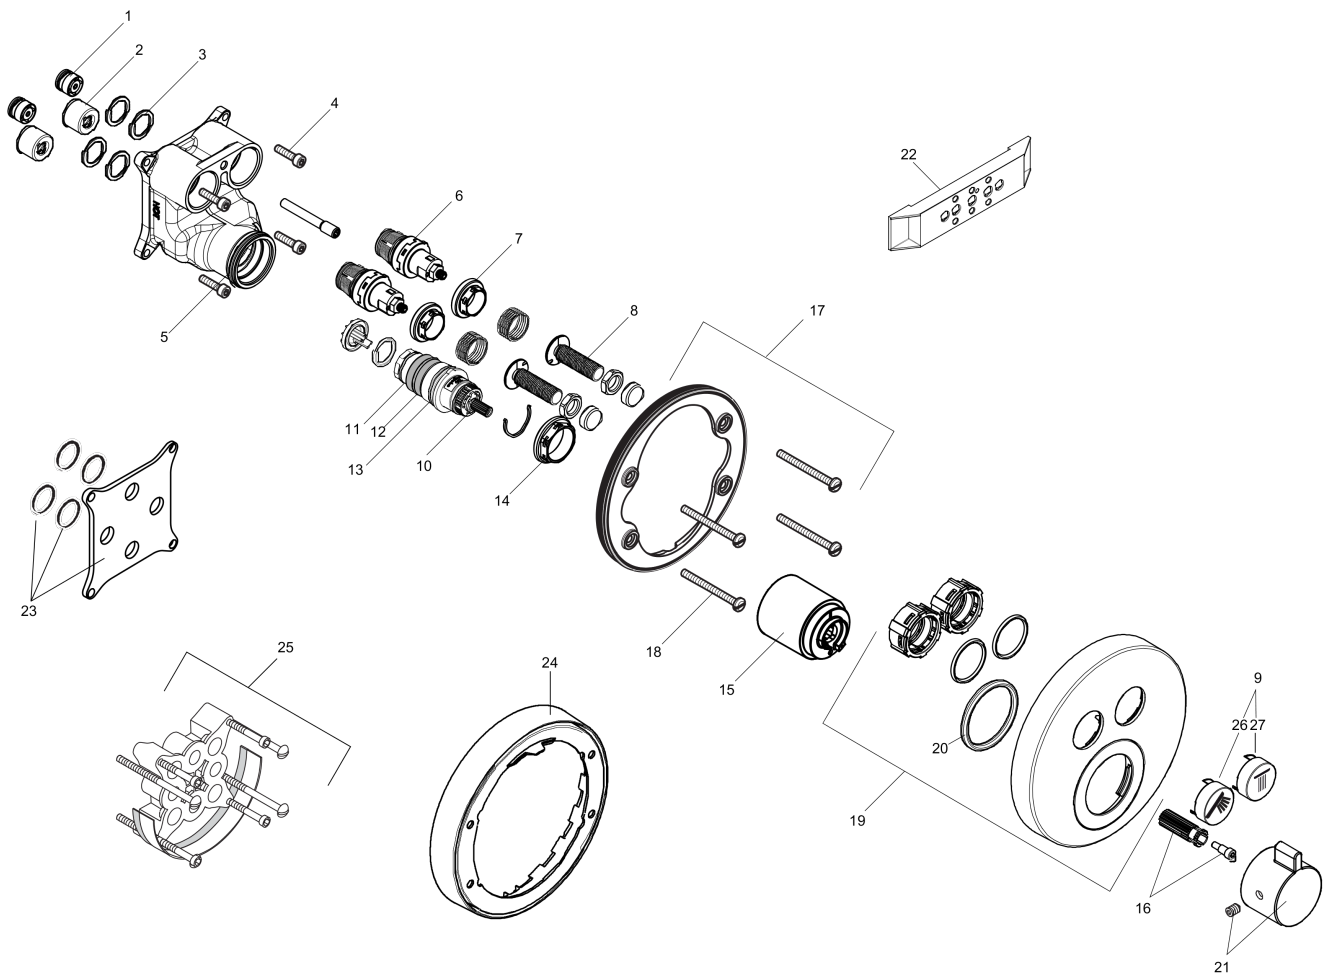

**ShowerSelect S**  
**Thermostatic Trim for 2 Functions, Round**  
 Finishes : **brushed nickel** Part no. : **15743821**

**Description**

**Features**

- Outlets may be operated simultaneously
- Select push-button on/off control for 2 outlets
- Flow: 8.0 GPM (30.3 L/Min) / 2.0 GPM (7.6 L/Min)
- Thermostatic cartridge, Start/stop cartridge
- Anti-scald 100° safety stop
- Optimized for water-efficient shower products
- Includes optional accessory to limit total flow to 2.0 GPM @ 80 psi where required

**Item details**

List Price \$ 856.00

**Technology**

**Compliance**

**Product image**

**Scale drawing**

**ShowerSelect S**  
**Thermostatic Trim for 2 Functions, Round**  
 Finishes : **brushed nickel** Part no. : **15743821**

**Exploded drawing**

Year of production: >12/14

## ShowerSelect S

Thermostatic Trim for 2 Functions, Round

Finishes : **brushed nickel** Part no. : **15743821**