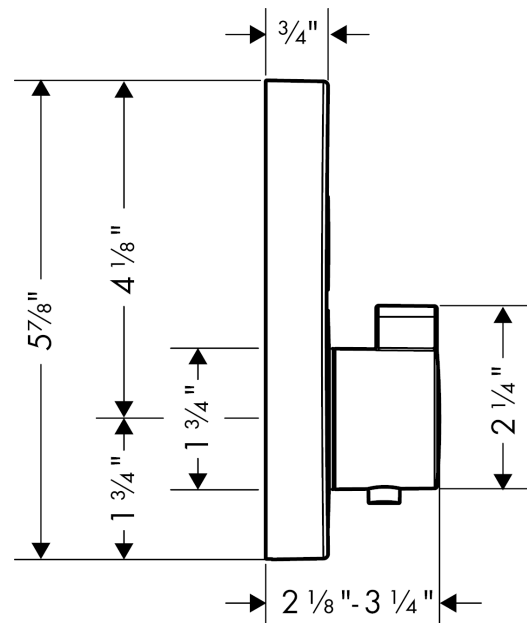

**ShowerSelect S**  
**Thermostatic Trim for 2 Functions, Round**  
 Finishes : **brushed nickel** Part no. : **15743821**

**Description**

**Features**

- Outlets may be operated simultaneously
- Select push-button on/off control for 2 outlets
- Flow: 8.0 GPM (30.3 L/Min) / 2.0 GPM (7.6 L/Min)
- Thermostatic cartridge, Start/stop cartridge
- Anti-scald 100° safety stop
- Optimized for water-efficient shower products
- Includes optional accessory to limit total flow to 2.0 GPM @ 80 psi where required

**Item details**

List Price \$ 856.00

**Technology**

**Compliance**

**Product image**

**Scale drawing**

**ShowerSelect S**  
**Thermostatic Trim for 2 Functions, Round**  
 Finishes : **brushed nickel** Part no. : **15743821**

## ShowerSelect S

Thermostatic Trim for 2 Functions, Round

Finishes : **brushed nickel** Part no. : **15743821**