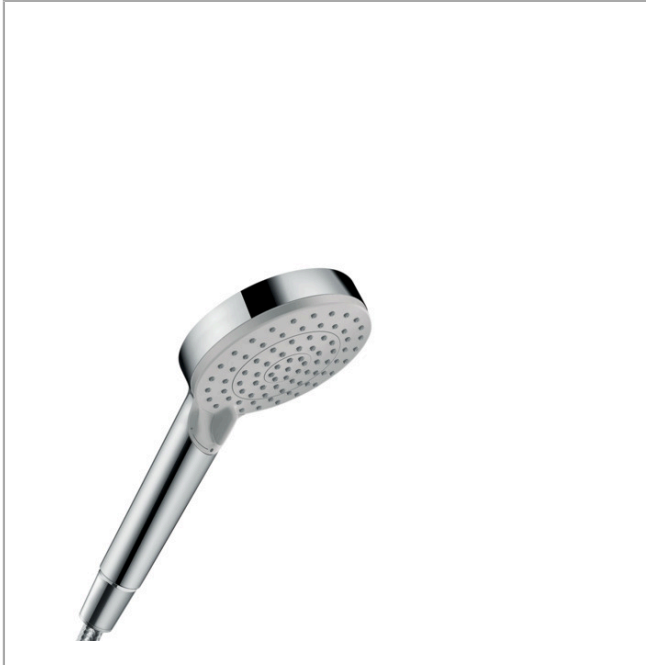

Vernis Blend
Hand shower Vario 1.75 GPM
 Finishes : **chrome** Part no. : **26340001**

Description

Features

- Spray modes: Rain, IntenseRain
- 80 no-clog spray channels
- Continuous spray mode adjustment
- easy cleanable plastic spray disc
- Flow: 1.75 GPM (6.6 L/Min)

Item details

List Price \$ 39.00

Technology

Compliance

Product image

Scale drawing