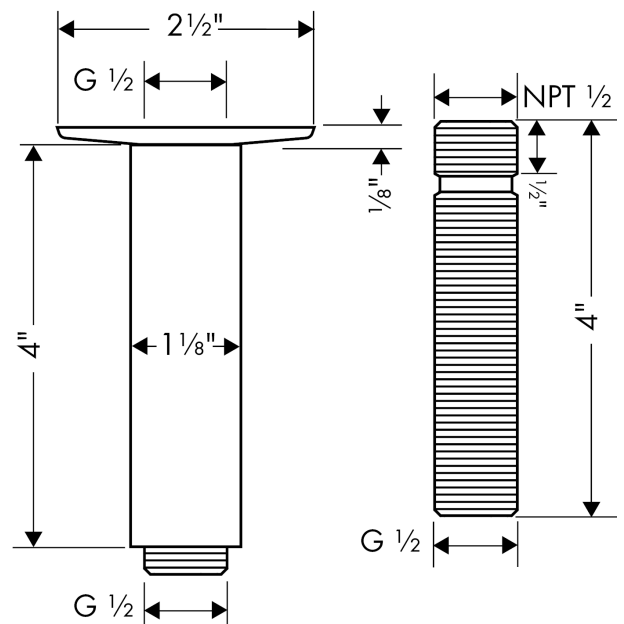

Extension Pipe for Ceiling Mount

Finishes : **rubbed bronze** Part no. : **27479921**

T

Description

Features

- Brass
- 1/2" NPT
- 4" pipe, Escutcheon, Includes adjustable installation nipple, Multiple pipes may be joined in series to create a longer extension

Item details

List Price \$ 174.00

Compliance

Product image

Scale drawing

Extension Pipe for Ceiling Mount

Finishes : **rubbed bronze** Part no. : **27479921**

T

Exploded drawing

Year of production: >01/18

Extension Pipe for Ceiling Mount

Finishes : **rubbed bronze** Part no. : **27479921**

T

Spare parts list

Year of production: >01/18

Pos.	Description	Part no.	Price	PU
1	escutcheon	97734920	-	1