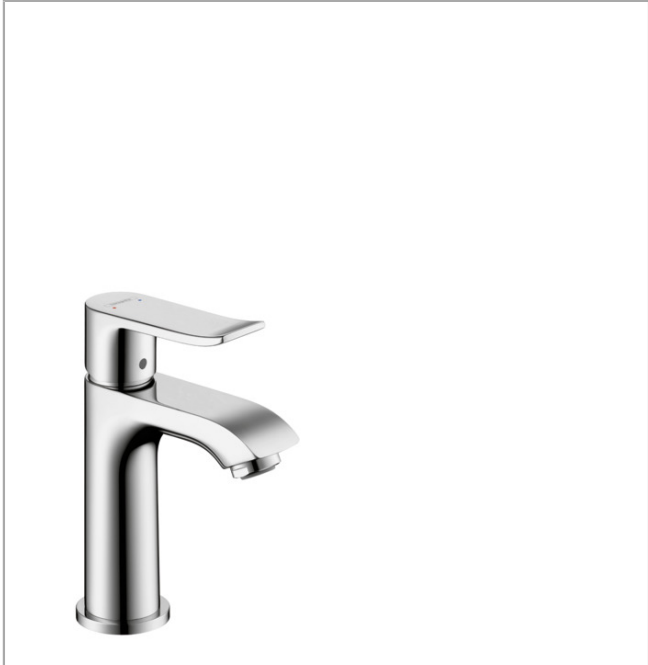

**Metris**  
**Single-Hole Faucet 100 with Pop-Up Drain, 1.2 GPM**  
 Finishes : **chrome** Part no. : **31088001**

**Description**

**Features**

- Aerated spray
- Flow: 1.2 GPM (4.5 L/Min)
- Ceramic cartridge
- Includes pop-up drain

**Item details**

List Price \$ 345.00

**Technology**

**Compliance**

**Product image**

**Scale drawing**

**Metris**  
**Single-Hole Faucet 100 with Pop-Up Drain, 1.2 GPM**  
 Finishes : **chrome** Part no. : **31088001**

Exploded drawing

Year of production: >07/16

**Metris**

**Single-Hole Faucet 100 with Pop-Up Drain, 1.2 GPM**

Finishes : **chrome** Part no. : **31088001**

**Spare parts list**

Year of production: >07/16

Pos.	Description	Part no.	Price	PU
1	handle	95520000	-	1
2	screw cover	96338000	-	1
3	flange	98863000	-	1
4	O-Ring 22x2	98185000	-	1
5	O-ring 25x1,5	98146000	-	1
6	cartridge, assy	95973001	-	1
7	locking screw for handle	95140000	-	1
8	seal	98865000	-	1
9	adapter for cartridge	98866000	-	1
10	aerator M24x1 (4,5 l/min)	92877000	-	1
11	flat seal	98749000	-	1
12	fixing set (Ø 32)	13961000	-	1
13	connection hose 18½" M8x0,75 3/8"	96321001	-	1
14	pull rod	96657000	-	1
a	pop up waste	88509000	-	1
b	nut	98864000	-	1