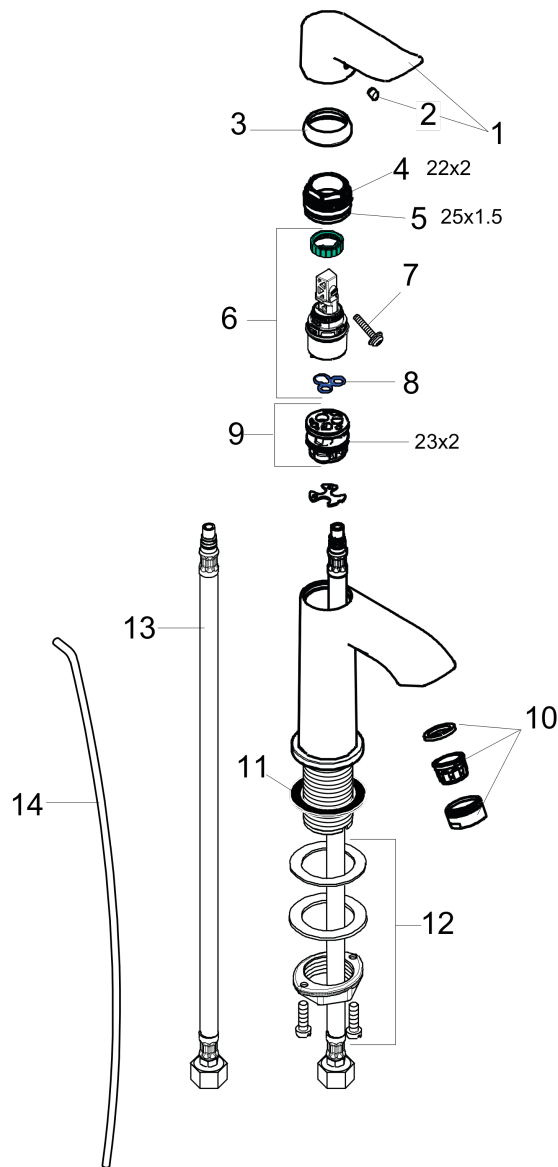

**Metris**  
**Single-Hole Faucet 100 with Pop-Up Drain, 1.2 GPM**  
 Finishes : **chrome** Part no. : **31088001**

**Description**

**Features**

- Aerated spray
- Flow: 1.2 GPM (4.5 L/Min)
- Ceramic cartridge
- Includes pop-up drain

**Item details**

List Price \$ 345.00

**Technology**

**Compliance**

**Product image**

**Scale drawing**

**Metris**  
**Single-Hole Faucet 100 with Pop-Up Drain, 1.2 GPM**  
 Finishes : **chrome** Part no. : **31088001**

Exploded drawing

Year of production: >07/16

**Metris**

**Single-Hole Faucet 100 with Pop-Up Drain, 1.2 GPM**

Finishes : **chrome** Part no. : **31088001**

**Spare parts list**

Year of production: >07/16

Pos.	Description	Part no.	Price	PU
1	handle	95520000	-	1
2	screw cover	96338000	-	1
3	flange	98863000	-	1
4	O-Ring 22x2	98185000	-	1
5	O-ring 25x1,5	98146000	-	1
6	cartridge, assy	95973001	-	1
7	locking screw for handle	95140000	-	1
8	seal	98865000	-	1
9	adapter for cartridge	98866000	-	1
10	aerator M24x1 (4,5 l/min)	92877000	-	1
11	flat seal	98749000	-	1
12	fixing set (Ø 32)	13961000	-	1
13	connection hose 18½" M8x0,75 3/8"	96321001	-	1
14	pull rod	96657000	-	1
a	pop up waste	88509000	-	1
b	nut	98864000	-	1