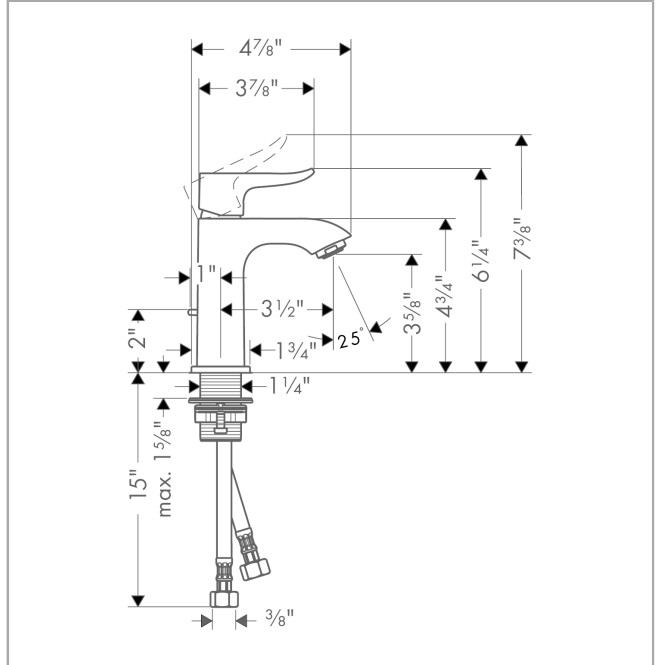

**Metris**  
**Single-Hole Faucet 100 with Pop-Up Drain, 1.2 GPM**  
 Finishes : **chrome** Part no. : **31088001**

**Description**

**Features**

- Aerated spray
- Flow: 1.2 GPM (4.5 L/Min)
- Ceramic cartridge
- Includes pop-up drain

**Item details**

List Price \$ 345.00

**Technology**

**Compliance**

**Product image**

**Scale drawing**

**Metris**  
**Single-Hole Faucet 100 with Pop-Up Drain, 1.2 GPM**  
 Finishes : **chrome** Part no. : **31088001**

Exploded drawing

Year of production: >07/16

**Metris**

**Single-Hole Faucet 100 with Pop-Up Drain, 1.2 GPM**

Finishes : **chrome** Part no. : **31088001**

**Spare parts list**

Year of production: >07/16

Pos.	Description	Part no.	Price	PU
1	handle	95520000	-	1
2	screw cover	96338000	-	1
3	flange	98863000	-	1
4	O-Ring 22x2	98185000	-	1
5	O-ring 25x1,5	98146000	-	1
6	cartridge, assy	95973001	-	1
7	locking screw for handle	95140000	-	1
8	seal	98865000	-	1
9	adapter for cartridge	98866000	-	1
10	aerator M24x1 (4,5 l/min)	92877000	-	1
11	flat seal	98749000	-	1
12	fixing set (Ø 32)	13961000	-	1
13	connection hose 18½" M8x0,75 3/8"	96321001	-	1
14	pull rod	96657000	-	1
a	pop up waste	88509000	-	1
b	nut	98864000	-	1