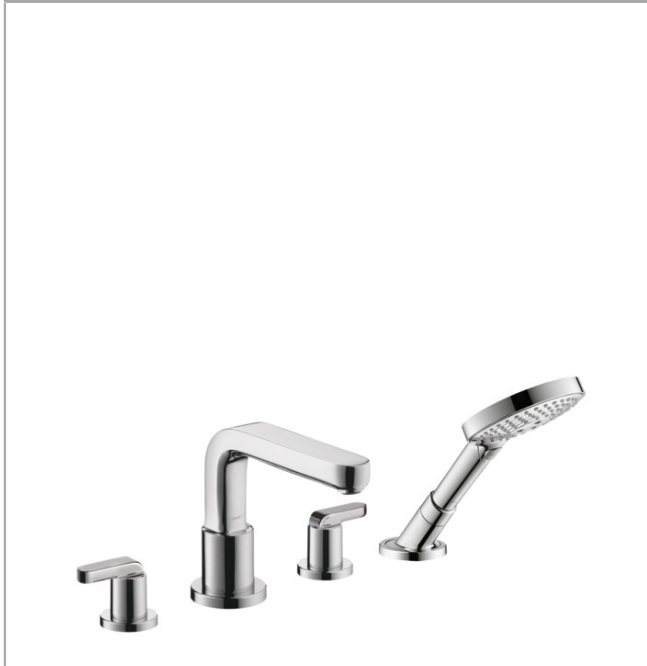

Metris S

4-Hole Roman Tub Set Trim with Lever Handles and 1.75 GPM Handshower

Finishes : **chrome** Part no. : **31408001**

Description

Features

- consists of: 4-Hole Roman tub filler trim, Handshower, Handshower holder
- 90° ceramic valves
- Integrated double backflow prevention

Item details

List Price $ 826.00

Compliance

Product image