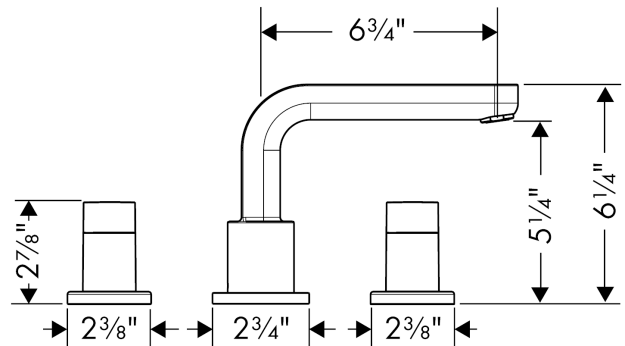

Metris S
3-Hole Roman Tub Set Trim with Full Handles
 Finishes : **chrome** Part no. : **31436001**

Description

Features

- 90° ceramic valves

Item details

List Price \$ 693.00

Compliance

Product image

Scale drawing

Metris S
3-Hole Roman Tub Set Trim with Full Handles
 Finishes : **chrome** Part no. : **31436001**

Exploded drawing

Year of production: >04/07

Metris S

3-Hole Roman Tub Set Trim with Full Handles

Finishes : **chrome** Part no. : **31436001**

Spare parts list

Year of production: >04/07

Pos.	Description	Part no.	Price	PU
1	spout cpl.	31095000	-	1
2	hollow set screw M6x6	97660000	-	1
3	aerator M24x1 (25 l/min)	13956000	-	1
4	escutcheon Ø 70 mm	97779000	-	1
5	adapter for spout	88512000	-	1
6	handle	31097000	-	1
7	handle	31096000	-	1
8	handle fixing set	94184000	-	1
9	escutcheon	31098000	-	1
a	base body	06607000	-	1