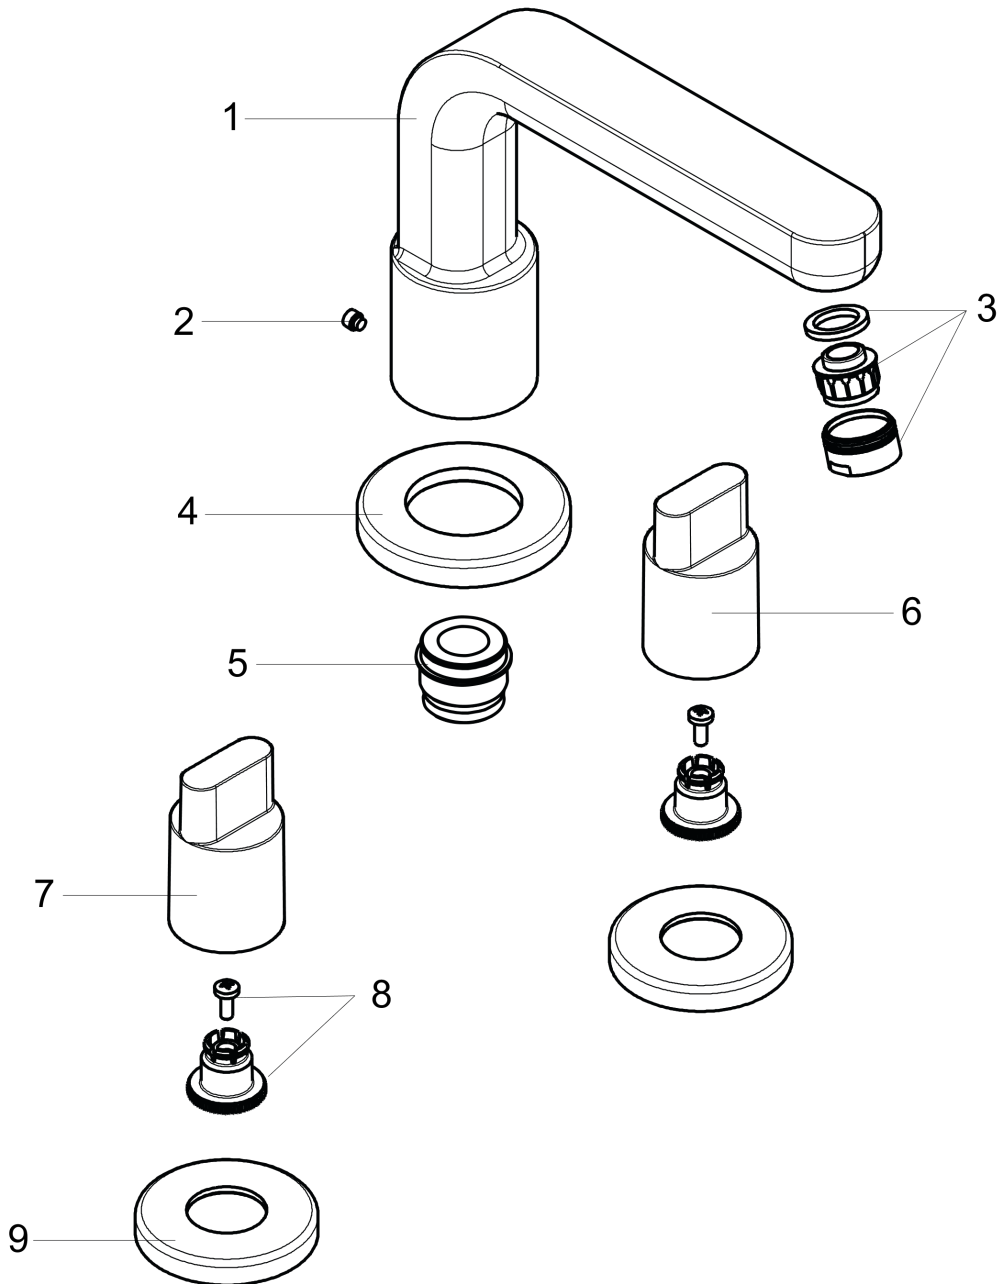

Metris S
3-Hole Roman Tub Set Trim with Full Handles
 Finishes : **chrome** Part no. : **31436001**

Description

Features

- 90° ceramic valves

Item details

List Price \$ 693.00

Compliance

Product image

Scale drawing

Metris S
3-Hole Roman Tub Set Trim with Full Handles
 Finishes : **chrome** Part no. : **31436001**

Exploded drawing

Year of production: >04/07

Metris S

3-Hole Roman Tub Set Trim with Full Handles

Finishes : **chrome** Part no. : **31436001**

Spare parts list

Year of production: >04/07

Pos.	Description	Part no.	Price	PU
1	spout cpl.	31095000	-	1
2	hollow set screw M6x6	97660000	-	1
3	aerator M24x1 (25 l/min)	13956000	-	1
4	escutcheon Ø 70 mm	97779000	-	1
5	adapter for spout	88512000	-	1
6	handle	31097000	-	1
7	handle	31096000	-	1
8	handle fixing set	94184000	-	1
9	escutcheon	31098000	-	1
a	base body	06607000	-	1