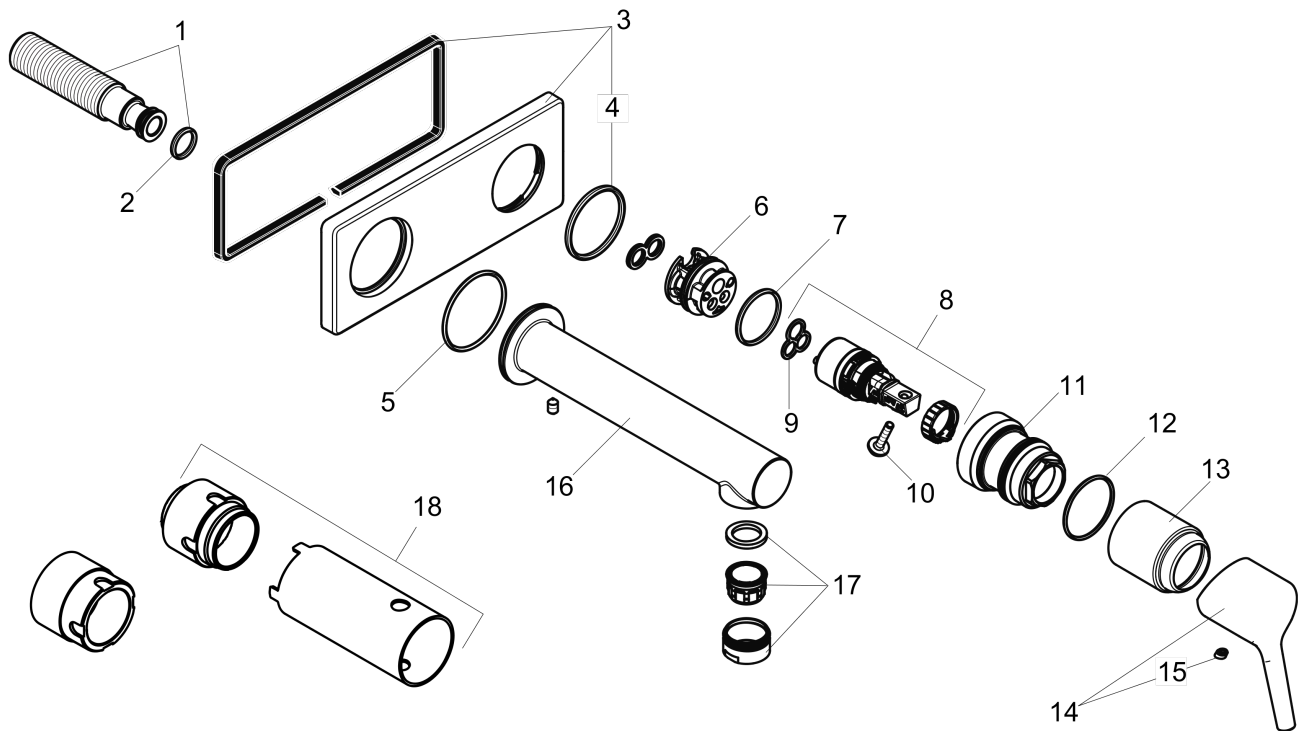

Talis S
Wall-Mounted Single-Handle Faucet Trim, 1.2 GPM
 Finishes : **brushed nickel** Part no. : **72111821**

Description

Features

- Aerated spray
- Flow: 1.2 GPM (4.5 L/Min)
- Ceramic cartridge

Item details

List Price \$ 419.00

Technology

Compliance

Product image

Scale drawing

Talis S
Wall-Mounted Single-Handle Faucet Trim, 1.2 GPM
 Finishes : **brushed nickel** Part no. : **72111821**

Exploded drawing

Year of production: >10/16

Talis S
Wall-Mounted Single-Handle Faucet Trim, 1.2 GPM
 Finishes : **brushed nickel** Part no. : **72111821**

Spare parts list

Year of production: >10/16

Pos.	Description	Part no.	Price	PU
1	connecting thread G½	95626000	-	1
2	O-ring 13x2	98128000	-	1
3	escutcheon	92649820	-	1
4	O-Ring 36x2,5	98190000	-	1
5	O-ring 39x2	98158000	-	1
6	adapter for cartridge	95634000	-	1
7	O-ring 26x2	98147000	-	1
8	cartridge, assy	97685000	-	1
9	seal	98865000	-	1
10	locking screw for handle	95140000	-	1
11	nut	92658000	-	1
12	O-ring 33x1,5	98164000	-	1
13	flange	92657820	-	1
14	handle	92648820	-	1
15	screw cover	96338000	-	1
16	spout 225 mm	92656820	-	1
17	aerator M24x1 (4,5 l/min)	92812820	-	1
18	extension set 25 mm for 13622180	31971000	-	1