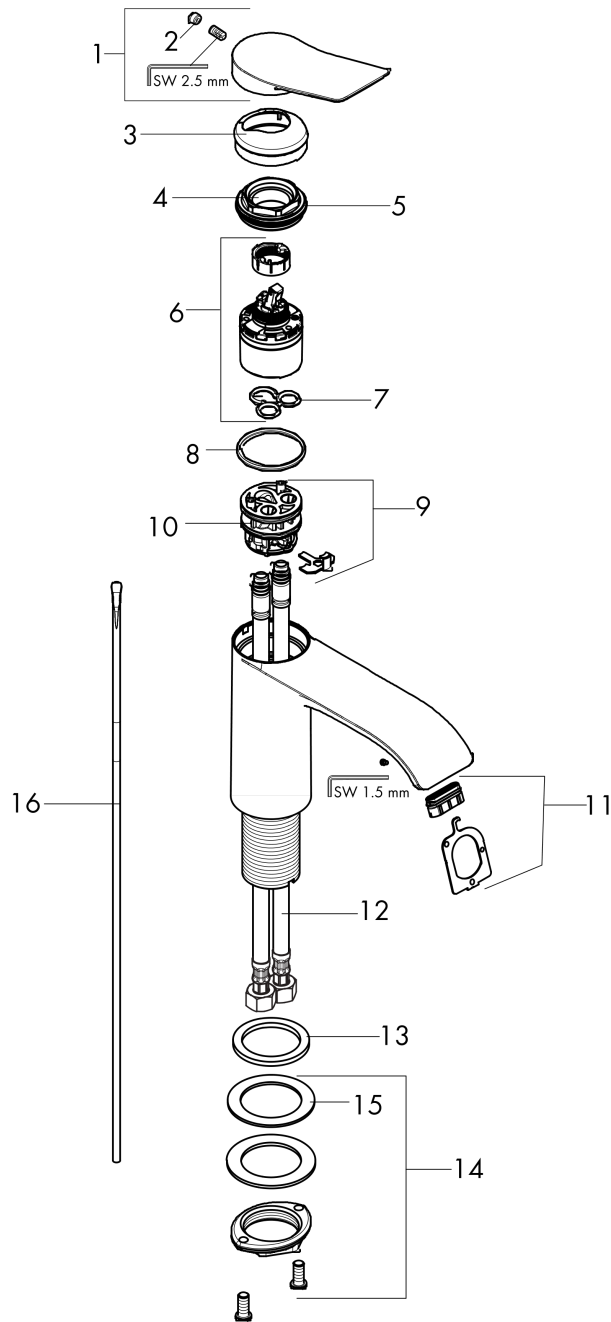

Vivenis
Single-Hole Faucet 110 with Pop-Up Drain, 1.2 GPM
 Finishes : **matte white** Part no. : **75020701**

Description

Features

- Consists of: Single-handle faucet, Pop-up assembly
- Spray modes: WaterfallStream
- Flow: 1.2 GPM (4.5 L/Min)
- Ceramic cartridge
- Includes pop-up drain
- Material waste set: Metal

Item details

List Price \$ 528.00

Technology

Design awards

Compliance

Product image

Scale drawing

Vivenis
Single-Hole Faucet 110 with Pop-Up Drain, 1.2 GPM
 Finishes : **matte white** Part no. : **75020701**

Exploded drawing

Year of production: >11/21

Vivenis**Single-Hole Faucet 110 with Pop-Up Drain, 1.2 GPM**Finishes : **matte white** Part no. : **75020701****Spare parts list**

Year of production: >11/21

Pos.	Description	Part no.	Price	PU
1	handle	94277700	-	1
2	screw cover	93735700	-	1
3	escutcheon	94027700	-	1
4	nut	93995000	-	1
5	O-ring 35x1,5	92114000	-	1
6	cartridge, assy	93897000	-	1
7	seal	95008000	-	1
8	O-ring 35x2	92604000	-	1
9	adapter for cartridge	98750000	-	1
10	O-Ring 30x2	98186000	-	1
11	spray former	94275001	-	1
12	connection hose 23½" M8x0,75 3/8"	96556001	-	1
13	flat seal	98749000	-	1
14	fixing set (Ø 32)	13961000	-	1
15	lever collar	97548000	-	1
16	pull rod	96657700	-	1
a	lever arm 340mm (ball-Ø12mm)	96324000	-	1