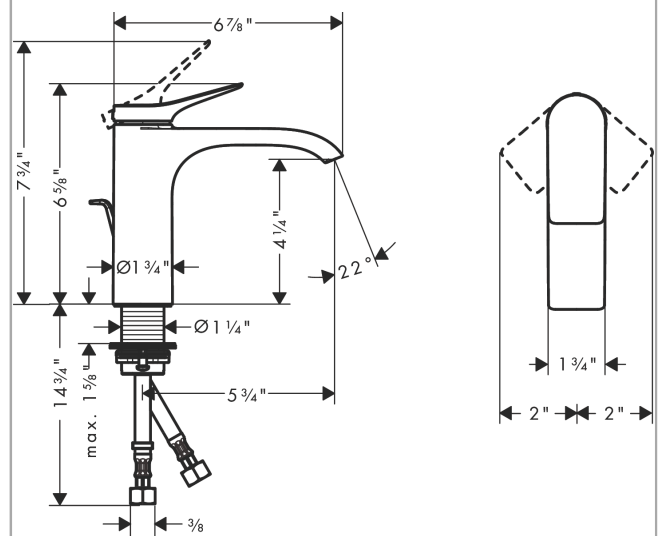

Vivenis
Single-Hole Faucet 110 with Pop-Up Drain, 1.2 GPM
 Finishes : **matte white** Part no. : **75020701**

Description

Features

- Consists of: Single-handle faucet, Pop-up assembly
- Spray modes: WaterfallStream
- Flow: 1.2 GPM (4.5 L/Min)
- Ceramic cartridge
- Includes pop-up drain
- Material waste set: Metal

Item details

List Price \$ 528.00

Technology

Design awards

Compliance

Product image

Scale drawing

Vivenis
Single-Hole Faucet 110 with Pop-Up Drain, 1.2 GPM
 Finishes : **matte white** Part no. : **75020701**

Exploded drawing

Year of production: >11/21

Vivenis**Single-Hole Faucet 110 with Pop-Up Drain, 1.2 GPM**Finishes : **matte white** Part no. : **75020701****Spare parts list**

Year of production: >11/21

Pos.	Description	Part no.	Price	PU
1	handle	94277700	-	1
2	screw cover	93735700	-	1
3	escutcheon	94027700	-	1
4	nut	93995000	-	1
5	O-ring 35x1,5	92114000	-	1
6	cartridge, assy	93897000	-	1
7	seal	95008000	-	1
8	O-ring 35x2	92604000	-	1
9	adapter for cartridge	98750000	-	1
10	O-Ring 30x2	98186000	-	1
11	spray former	94275001	-	1
12	connection hose 23½" M8x0,75 3/8"	96556001	-	1
13	flat seal	98749000	-	1
14	fixing set (Ø 32)	13961000	-	1
15	lever collar	97548000	-	1
16	pull rod	96657700	-	1
a	lever arm 340mm (ball-Ø12mm)	96324000	-	1