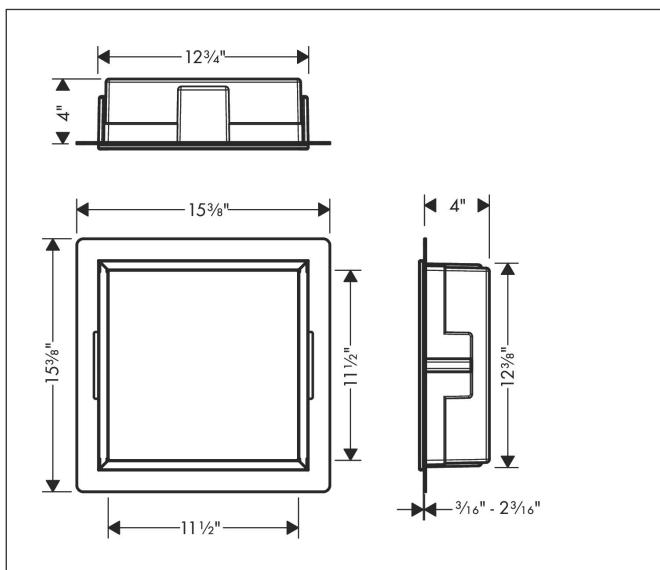

Brand	hansgrohe
Art. Name	XtraStoris Original Wall niche with frame 12"x 12"x 4"
Art. Nr.	56061380
Surface	Concretegrey
Pos.	1

Product Picture

Features

- Consists of: wall niche with frame, sealing set
- Installation depth: 100 mm
- Where to use: new construction, renovation
- Easy to clean surface
- Suitable for use in wet areas
- Wall type: drywall construction, solid wall construction
- Material sealing set: Polystyrene (PS)
- Material wall niche: Stainless Steel 304 (1.4301)
- Surface of the wall niche powder-coated stainless steel
- Dimensions wall niche: 300 x 300 x 100 mm (HxWxD)
- Required dimensions for sealing set: 313 x 325 x 100 mm (HxWxD)

Drawing

Technology